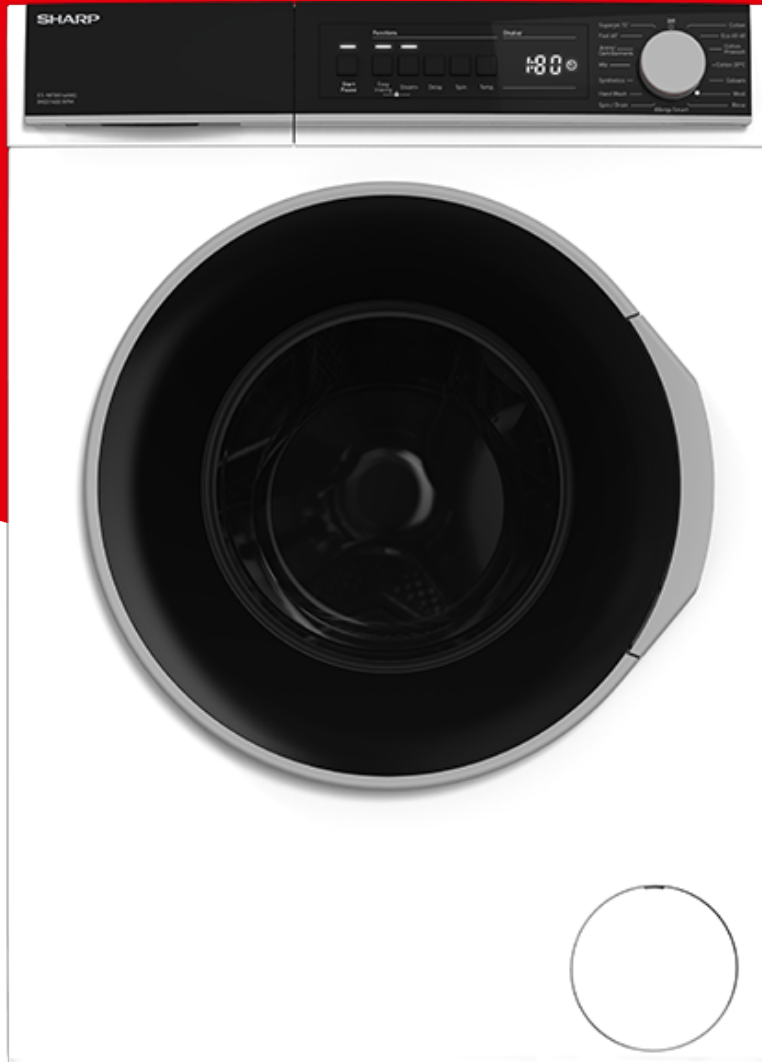

## Highlights

- 1400 rpm
- Delay Timer
- 15 Mins Quick Wash Duration
- 8 kg
- C Energy Efficiency
- Big Door
- LED Countdown Display
- Allergy Smart
- Advanced Inverter Motor
- Steam

**SHARP**  
Be Original.

## Key Features(Ion Generator)

Colour	White
--------	-------