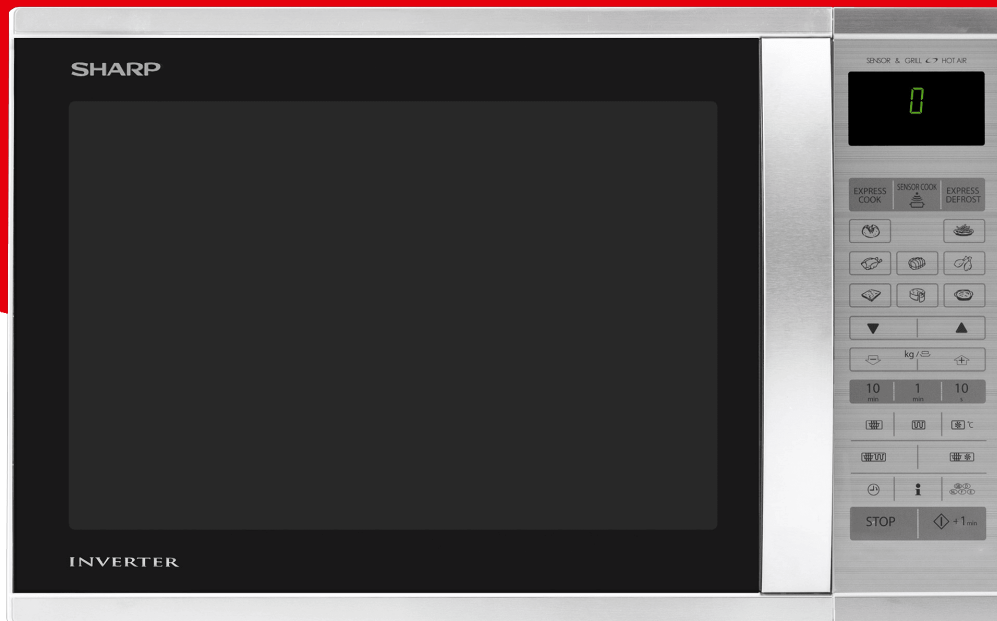

Home cooking

R971STW

Highligths

- Laconic forms combined with convenient operation and an informative display that gives useful tips. This device gives you almost endless scope for your culinary fantasies, thanks to the great functional equipment.
- 1050 W Microwave Output power
- 1450 W Convection
- 1300 W Quartz Grill Heater
- 40 Litre Oven capacity
- 24 Auto Cook/ Defrost functions
- Turntable size 36,2 cm
- Info key / Language key
- Ceramic Interior
- Inverter technology

SHARP
Be Original.

More Features

Key Features

Number of Programmes	6
Microwave Usage	Domestic
Cake Automatic Programmes	Yes
Clock	No
Cook and Defrost Automatic Programmes	23
Cooking Adjust (more or less)	Yes
Double grill operation (quartz + Infrared)	No
Dual convection + MW	Yes
Convection Temperature	40-250
Dual Quartz resp. Infrared Grill + MW	Yes
Energy save mode	Yes
Info Key	Yes
Language key	Yes
Minute Plus / +30s	yes/no
MWO Colour	Stainless steel
Oven interior material	Stainless steel
Pizza Automatic Programmes	No
Pre-heat function	Yes
Turntable size / Material	362 mm / Ceramic

Oven Capacity	40
Interior Material	Stainless Steel
Cavity volume (L)	40
Display	Text LCD
Turntable size	36.2
Output power MW	1050
Grill	1300
Convection	1450
Power levels MW	11
Oven interior	Stainless steel
Appearance Product Color	Silver
Door Glass Color	Black
Door/Control Panel/Button	Silver
Controller Type	Touch
Display Color	Neon Green
Auto Cook Functions	Yes
Auto Cook Programs	Soup/ Casserole, Fresh vegetables, Rice, Pasta, Fish Fillets With Sauce, Jam
Stage Cooking	Yes
Add Min.(+1min)	Yes
Display languages	EN/D/E/F/NL