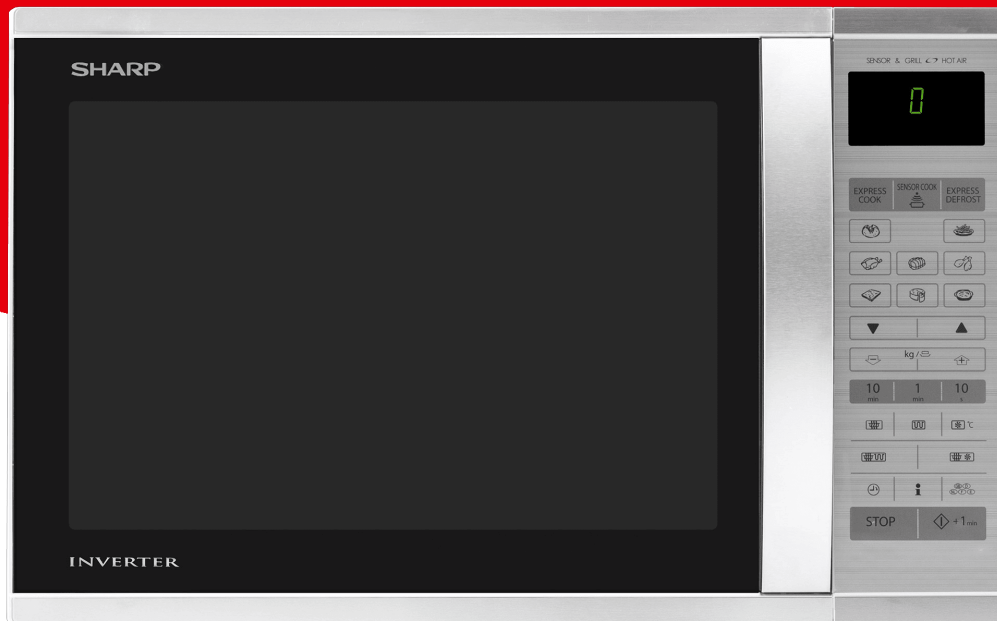

Home cooking

R971STW

Highligths

- Laconic forms combined with convenient operation and an informative display that gives useful tips. This device gives you almost endless scope for your culinary fantasies, thanks to the great functional equipment.
- 1050 W Microwave Output power
- 1450 W Convection
- 1300 W Quartz Grill Heater
- 40 Litre Oven capacity
- 24 Auto Cook/ Defrost functions
- Turntable size 36,2 cm
- Info key / Language key
- Ceramic Interior
- Inverter technology

SHARP
Be Original.

More Features

SHARP
Be Original.

Key Features

| | |
|---|------------------|
| Number of Programmes | 6 |
| Microwave Usage | Domestic |
| Cake Automatic Programmes | Yes |
| Clock | No |
| Cook and Defrost Automatic Programmes | 23 |
| Cooking Adjust (more or less) | Yes |
| Double grill operation (quartz + Infrared) | No |
| Dual convection + MW | Yes |
| Convection Temperature | 40-250 |
| Dual Quartz resp. Infrared Grill + MW | Yes |
| Energy save mode | Yes |
| Info Key | Yes |
| Language key | Yes |
| Minute Plus / +30s | yes/no |
| MWO Colour | Stainless steel |
| Oven interior material | Stainless steel |
| Pizza Automatic Programmes | No |
| Pre-heat function | Yes |
| Turntable size / Material | 362 mm / Ceramic |

| | |
|---------------------------|--|
| Oven Capacity | 40 |
| Interior Material | Stainless Steel |
| Cavity volume (L) | 40 |
| Display | Text LCD |
| Turntable size | 36.2 |
| Output power MW | 1050 |
| Grill | 1300 |
| Convection | 1450 |
| Power levels MW | 11 |
| Oven interior | Stainless steel |
| Appearance Product Color | Silver |
| Door Glass Color | Black |
| Door/Control Panel/Button | Silver |
| Controller Type | Touch |
| Display Color | Neon Green |
| Auto Cook Functions | Yes |
| Auto Cook Programs | Soup/ Casserole, Fresh vegetables, Rice, Pasta, Fish Fillets With Sauce, Jam |
| Stage Cooking | Yes |
| Add Min.(+1min) | Yes |
| Display languages | EN/D/E/F/NL |