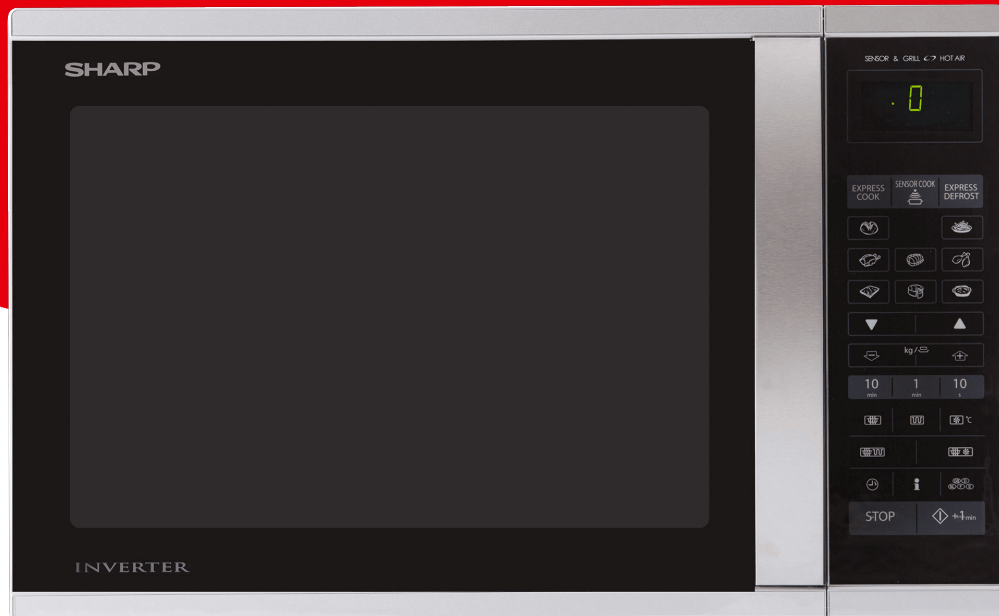

Home cooking

R971INW

Highligths

- Laconic forms combined with convenient operation and an informative display that gives useful tips. This device gives you almost endless scope for your culinary fantasies, thanks to the great functional equipment.
- 1050 W Microwave Output power
- 1450 W Convection
- 1300 W Quartz Grill Heater
- 40 Litre Oven capacity
- 24 Auto Cook / Defrost functions
- Turntable size 36,2 cm
- Info key / Language key
- Ceramic Interior
- Inverter technology

SHARP
Be Original.

More Features

SHARP
Be Original.

Key Features

Number of Programmes	6
Microwave Usage	Domestic
Cake Automatic Programmes	Yes
Clock	No
Cook and Defrost Automatic Programmes	23
Cooking Adjust (more or less)	Yes
Double grill operation (quartz + Infrared)	No
Dual convection + MW	Yes
Convection Temperature	40-250
Dual Quartz resp. Infrared Grill + MW	Yes
Energy save mode	Yes
Info Key	Yes
Language key	Yes
Minute Plus / +30s	yes/no
MWO Colour	Inox
Oven interior material	Stainless steel
Pizza Automatic Programmes	No
Pre-heat function	Yes
Turntable size / Material	362 mm / Ceramic

Oven Capacity	40
Interior Material	Stainless Steel
Cavity volume (L)	40
Display	Text LCD
Turntable size	36.2
Output power MW	1050
Grill	1300
Convection	1450
Power levels MW	11
Oven interior	Stainless steel
Appearance Product Color	Silver
Door Glass Color	Black
Door/Control Panel/Button	Black
Controller Type	Touch
Display Color	Display Color Neon Green
Auto Cook Functions	Yes
Auto Cook Programs	Soup/ Casserole, Fresh vegetables, Rice, Pasta, Fish Fillets With Sauce, Jam
Stage Cooking	Yes
Add Min.(+1min)	Yes
Display languages	EN/D/E/F/NL