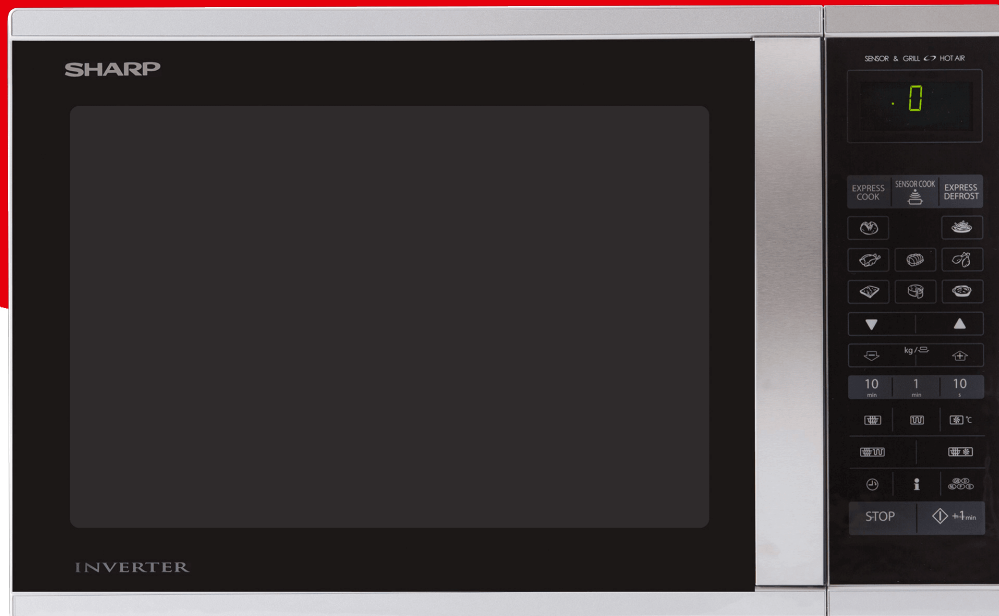

## Highligths

- Laconic forms combined with convenient operation and an informative display that gives useful tips. This device gives you almost endless scope for your culinary fantasies, thanks to the great functional equipment.
- 1050 W Microwave Output power
- 1450 W Convection
- 1300 W Quartz Grill Heater
- 40 Litre Oven capacity
- 24 Auto Cook / Defrost functions
- Turntable size 36,2 cm
- Info key / Language key
- Ceramic Interior
- Inverter technology