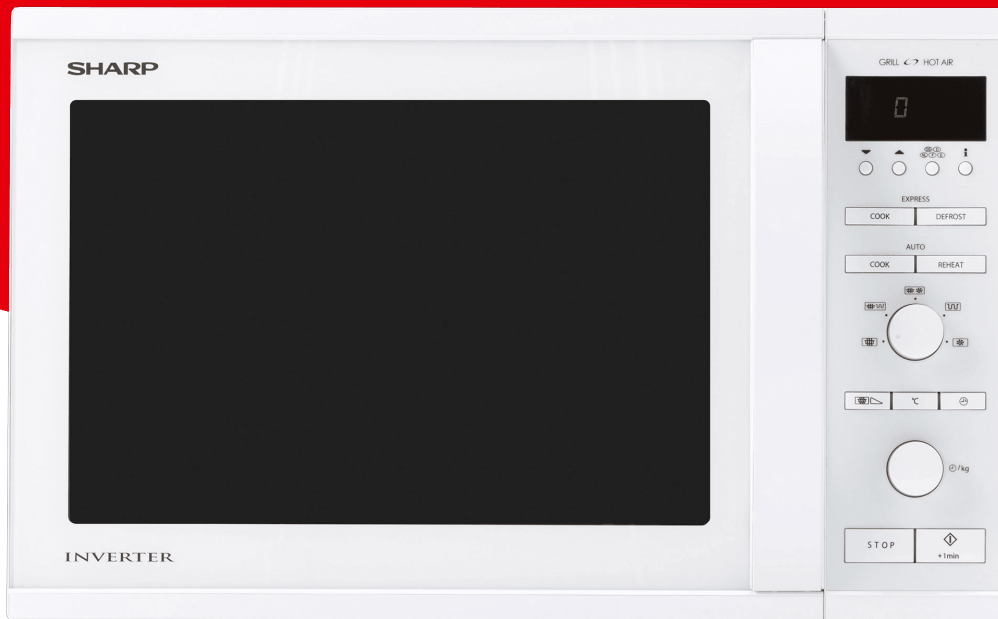

Home cooking

R941WW

Highlights

- Laconic forms combined with convenient operation and an informative display that gives useful tips. This device gives you almost endless scope for your culinary fantasies, thanks to the great functional equipment.
- Convection oven for versatile cooking & baking
- 40 -250° temperature range
- Powerful 1300W quartz grill
- Auto minute start for one-touch microwaving
- 4 stage cooking
- 2 large baking trays
- 18 pre-programmed auto cook programmes
- Handy kitchen timer
- Ceramic Interior
- Large 40L capacity

SHARP
Be Original.