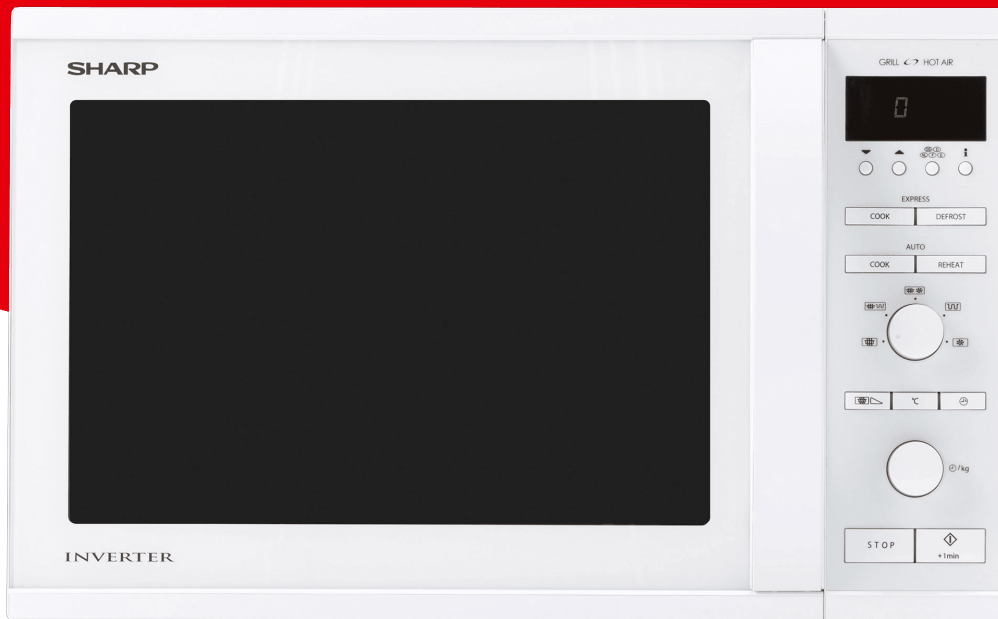

Home cooking

R941WW

Highlights

- Laconic forms combined with convenient operation and an informative display that gives useful tips. This device gives you almost endless scope for your culinary fantasies, thanks to the great functional equipment.
- Convection oven for versatile cooking & baking
- 40 -250° temperature range
- Powerful 1300W quartz grill
- Auto minute start for one-touch microwaving
- 4 stage cooking
- 2 large baking trays
- 18 pre-programmed auto cook programmes
- Handy kitchen timer
- Ceramic Interior
- Large 40L capacity

SHARP
Be Original.

More Features

Key Features

Number of Programmes	6
Microwave Usage	Domestic
Cake Automatic Programmes	Yes
Clock	No
Cook and Defrost Automatic Programmes	17
Cooking Adjust (more or less)	Yes
Double grill operation (quartz + Infrared)	No
Dual convection + MW	Yes
Convection Temperature	40-250
Dual Quartz resp. Infrared Grill + MW	Yes
Energy save mode	Yes
Info Key	Yes
Language key	Yes
Minute Plus / +30s	yes/no
MWO Colour	White
Oven interior material	Stainless steel
Pizza Automatic Programmes	No
Pre-heat function	Yes
Turntable size / Material	362 mm / Ceramic

Oven Capacity	40
Interior Material	Stainless Steel
Cavity volume (L)	40
Display	Text LCD
Turntable size	36.2
Output power MW	1050
Grill	1300
Convection	1450
Power levels MW	11
Oven interior	Stainless steel
Appearance Product Color	Silver
Door Glass Color	Black
Door/Control Panel/Button	Black
Controller Type	Dial & Button
Display Color	Neon Green
Auto Cook Functions	Yes
Auto Cook Programs	Rice, French Fried Potato, French Fried Potato, Roast Pork, Gratin, Cake
Stage Cooking	-
Add Min.(+1min)	Yes
Display languages	EN/D/E/F/NL