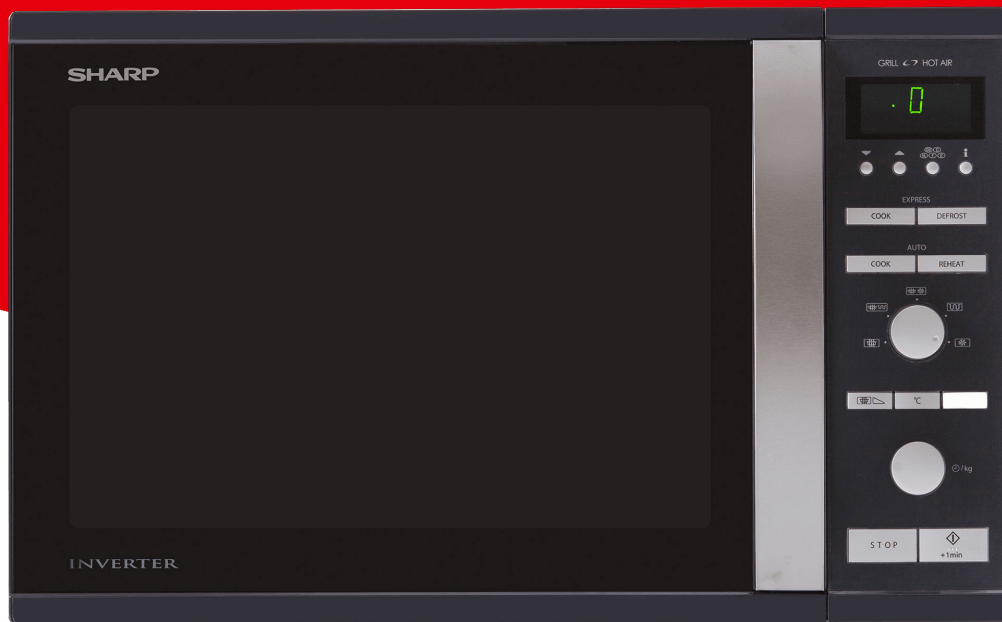

Home cooking

R941BKW

Highligths

- Laconic forms combined with convenient operation and an informative display that gives useful tips. This device gives you almost endless scope for your culinary fantasies, thanks to the great functional equipment.
- 1050 W Microwave Output power
- 1450 W Convection
- 1300 Quartz Grill Heater
- 40 Litre Oven capacity
- 18 Auto Cook / Defrost functions
- Turntable size 36,2 cm
- Info button / language button
- Inverter technology

SHARP
Be Original.

More Features

Key Features

Number of Programmes	6
Microwave Usage	Domestic
Cake Automatic Programmes	Yes
Clock	No
Cook and Defrost Automatic Programmes	17
Cooking Adjust (more or less)	Yes
Double grill operation (quartz + Infrared)	No
Dual convection + MW	Yes
Convection Temperature	40-250
Dual Quartz resp. Infrared Grill + MW	Yes
Energy save mode	Yes
Info Key	Yes
Language key	Yes
Minute Plus / +30s	yes/no
MWO Colour	Black
Oven interior material	Stainless steel
Pizza Automatic Programmes	No
Pre-heat function	Yes
Turntable size / Material	362 mm / Ceramic

Oven Capacity	40
Interior Material	Stainless Steel
Cavity volume (L)	40
Display	Text LCD
Turntable size	36.2
Output power MW	1050
Grill	1300
Convection	1450
Power levels MW	6
Oven interior	Stainless steel
Appearance Product Color	Black
Door Glass Color	Black
Door/Control Panel/Button	Black
Controller Type	Dial & Button
Display Color	Neon Green
Auto Cook Functions	Yes
Auto Cook Programs	Rice, French Fried Potato, French Fried Potato, Roast Pork, Gratin, Cake
Stage Cooking	-
Add Min.(+1min)	Yes
Display languages	EN/D/E/F/NL