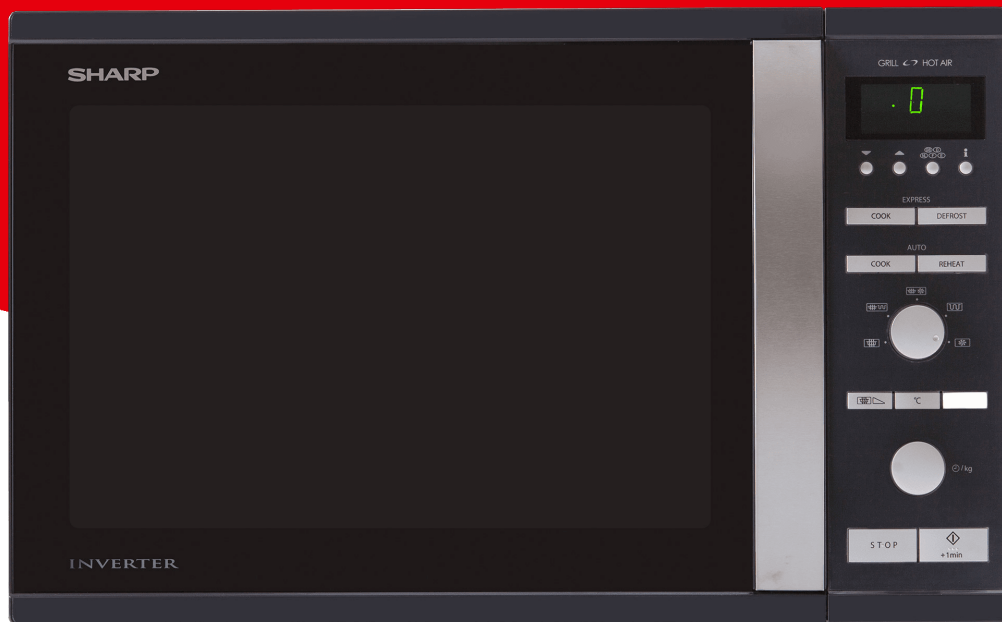

Home cooking

R941BKW

Highlights

- Laconic forms combined with convenient operation and an informative display that gives useful tips. This device gives you almost endless scope for your culinary fantasies, thanks to the great functional equipment.
- 1050 W Microwave Output power
- 1450 W Convection
- 1300 Quartz Grill Heater
- 40 Litre Oven capacity
- 18 Auto Cook / Defrost functions
- Turntable size 36,2 cm
- Info button / language button
- Inverter technology

SHARP
Be Original.

More Features

Key Features

Number of Programmes	6
Microwave Usage	Domestic
Cake Automatic Programmes	Yes
Clock	No
Cook and Defrost Automatic Programmes	17
Cooking Adjust (more or less)	Yes
Double grill operation (quartz + Infrared)	No
Dual convection + MW	Yes
Convection Temperature	40-250
Dual Quartz resp. Infrared Grill + MW	Yes
Energy save mode	Yes
Info Key	Yes
Language key	Yes
Minute Plus / +30s	yes/no
MWO Colour	Black
Oven interior material	Stainless steel
Pizza Automatic Programmes	No
Pre-heat function	Yes
Turntable size / Material	362 mm / Ceramic

Oven Capacity	40
Interior Material	Stainless Steel
Cavity volume (L)	40
Display	Text LCD
Turntable size	36.2
Output power MW	1050
Grill	1300
Convection	1450
Power levels MW	6
Oven interior	Stainless steel
Appearance Product Color	Black
Door Glass Color	Black
Door/Control Panel/Button	Black
Controller Type	Dial & Button
Display Color	Neon Green
Auto Cook Functions	Yes
Auto Cook Programs	Rice, French Fried Potato, French Fried Potato, Roast Pork, Gratin, Cake
Stage Cooking	-
Add Min.(+1min)	Yes
Display languages	EN/D/E/F/NL