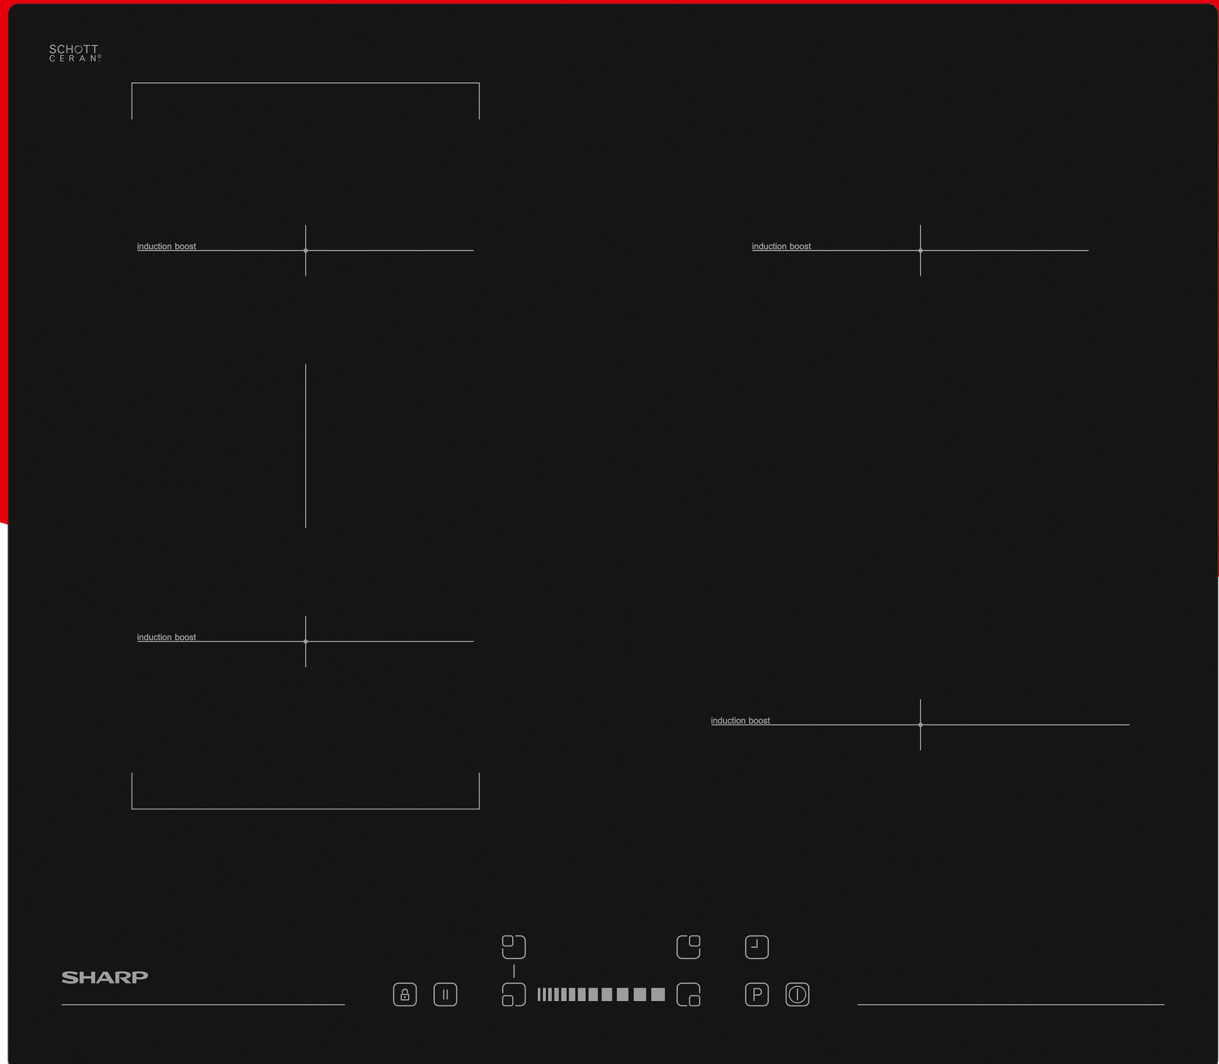

## Highligths

- SliderTouch Control, 4 Timers
- Hot Surface Indicator
- Stop & Go
- Key Lock
- AutoHeatControl
- Induction hob - 60 cm
- 4 zones
- 3x16cm, 1x21cm + CookBridge
- 4 Boosters (max. 3600 W)