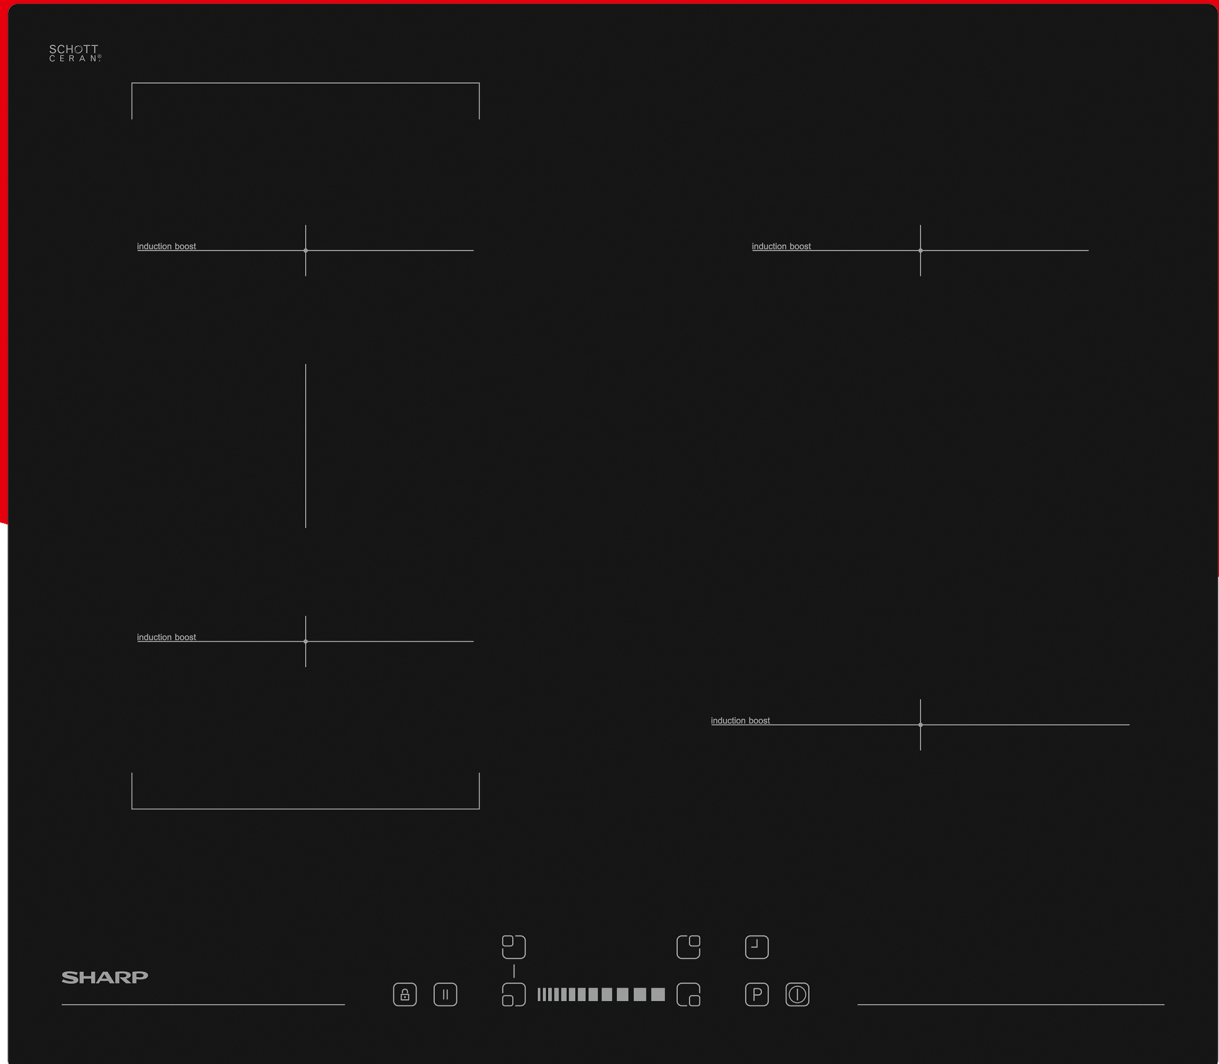

Hobs

KH-6I35NS00-EU

Highligths

- SliderTouch Control, 4 Timers
- Hot Surface Indicator
- Stop & Go
- Key Lock
- AutoHeatControl
- Induction hob - 60 cm
- 4 zones
- 3x16cm, 1x21cm + CookBridge
- 4 Boosters (max. 3600 W)

SHARP
Be Original.

Keep your children safe from accidentally using the microwave with the easy to set up Child Lock.

Intuitive sliding controls allow you to select the power level easily.

More Features

SHARP
Be Original.

Key Features

Colour	Black
Construction type	Built-in
Control type	Slider
Hob type	Induction
Flexible zone	CookBridge
Control location	Front
Frame	No
Bevel	No
Width (cm)	60
Cooking zones (Nbr)	4
Zone dimensions (mm) / Power (W) (Boost W)	4 x 160 mm / 1400 W each (Boost 1800 W); 1 x 210 mm / 2100 W (Boost 2500 W); CookBridge 354 x 160 mm / 2800 W (Boost 3600 W)
Total power (kW)	7.4
Power levels (Nbr)	9

Dimensions and Weight

Brutto dimensions W x H x D (cm)	626 x 142 x 581
Net Weight (kg)	11
Hob dimensions W x H x D (cm)	590 x 56 x 520
Cut-out dimensions (W x H x D) (mm)	560 x 490

Brutto weight (kg)	12
--------------------	----