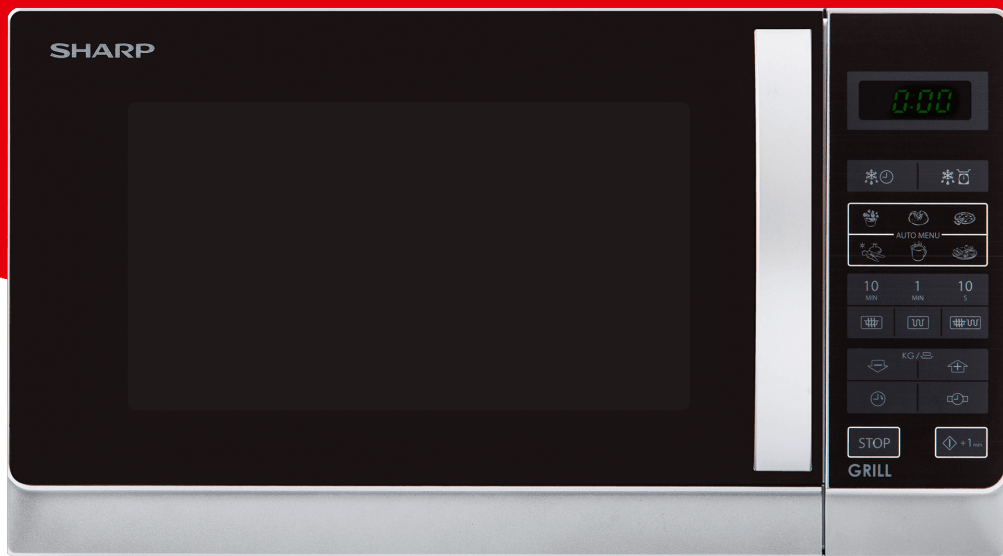

Home cooking

R642INW

Poudarki

- Fast button controlled operations with 6 automatic cooking programs. Classic, laconic design.
- Easy to use touch control
- Easy to read LED display
- 8 Auto Menu options to simplify cooking
- Auto minute start for one-touch microwaving
- 5 Power Levels
- 20L Capacity
- Easy to clean painted interior
- Handy 99 minute timer
- Child Lock Function
- 800W microwave with 1000W grill

SHARP
Be Original.