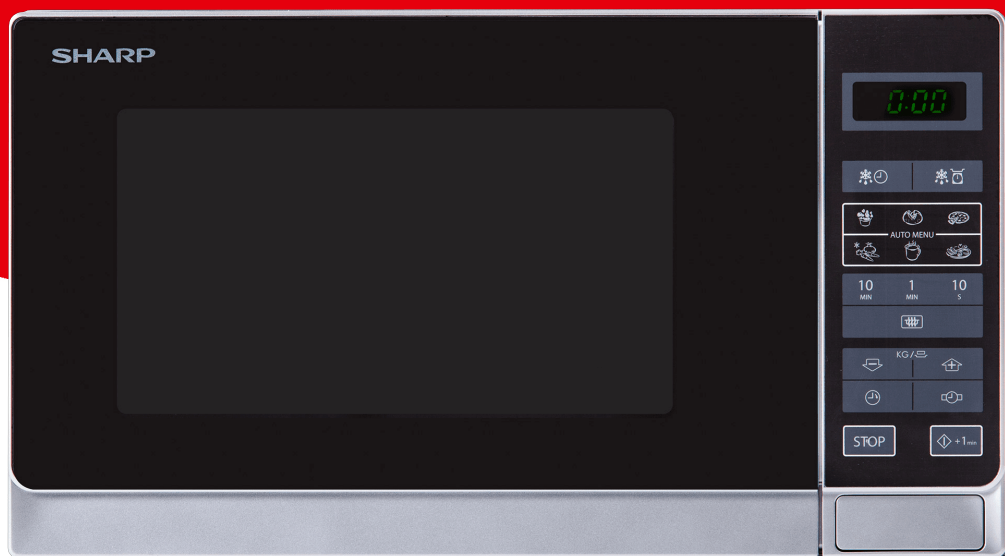

Home cooking

R242INW

Poudarki

- Fast button controlled operations with 6 automatic cooking programs. Classic, laconic design.
- Easy to use touch control
- Easy to read LED display
- 8 Auto Menu options to simplify cooking
- Auto minute start for one-touch microwaving
- 5 Power Levels
- 22L Capacity
- Easy to clean painted interior
- Handy 99 minute timer
- Child Lock Function
- 800W microwave oven for speedy reheat

SHARP
Be Original.