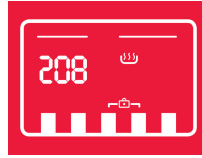

## Repere

- 1400 rpm
- Delay Timer
- 15 Mins Quick Wash Duration
- 7 kg
- D Energy Efficiency
- Big Door
- LED Countdown Display
- Allergy Smart
- Steam

**SHARP**  
Be Original.

Mai multe  
trăsături

**SHARP**  
Be Original.