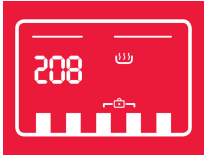

Washing Machines

ES-NFA6102WD-EE

Repere

- 1000 rpm
- Delay Timer
- 15 Mins Quick Wash Duration
- 6 kg
- D Energy Efficiency
- Extra Large Door with Large Porthole
- LED Countdown Display
- Allergy Smart

SHARP
Be Original.