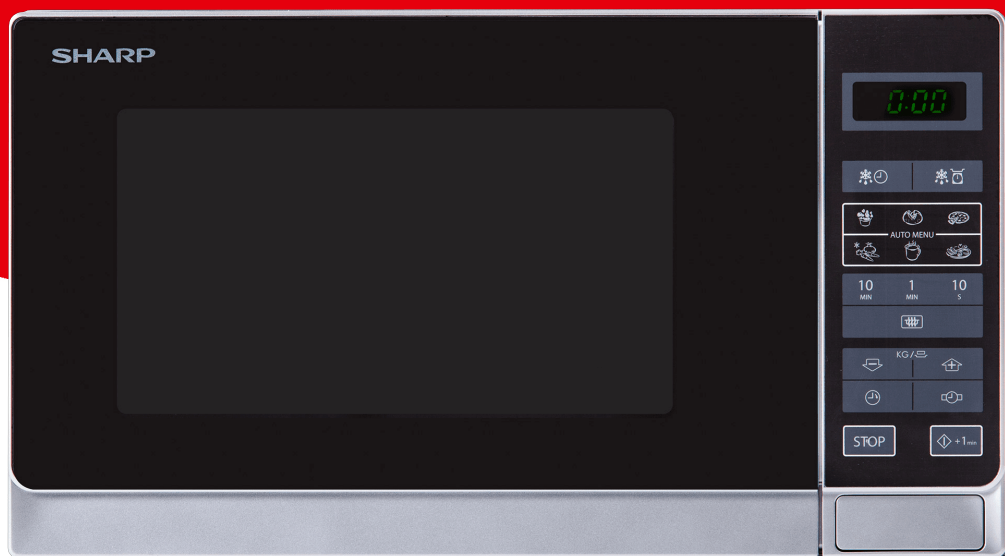

## Repere

- Fast button controlled operations with 6 automatic cooking programs. Classic, laconic design.
- Easy to use touch control
- Easy to read LED display
- 8 Auto Menu options to simplify cooking
- Auto minute start for one-touch microwaving
- 5 Power Levels
- 22L Capacity
- Easy to clean painted interior
- Handy 99 minute timer
- Child Lock Function
- 800W microwave oven for speedy reheat