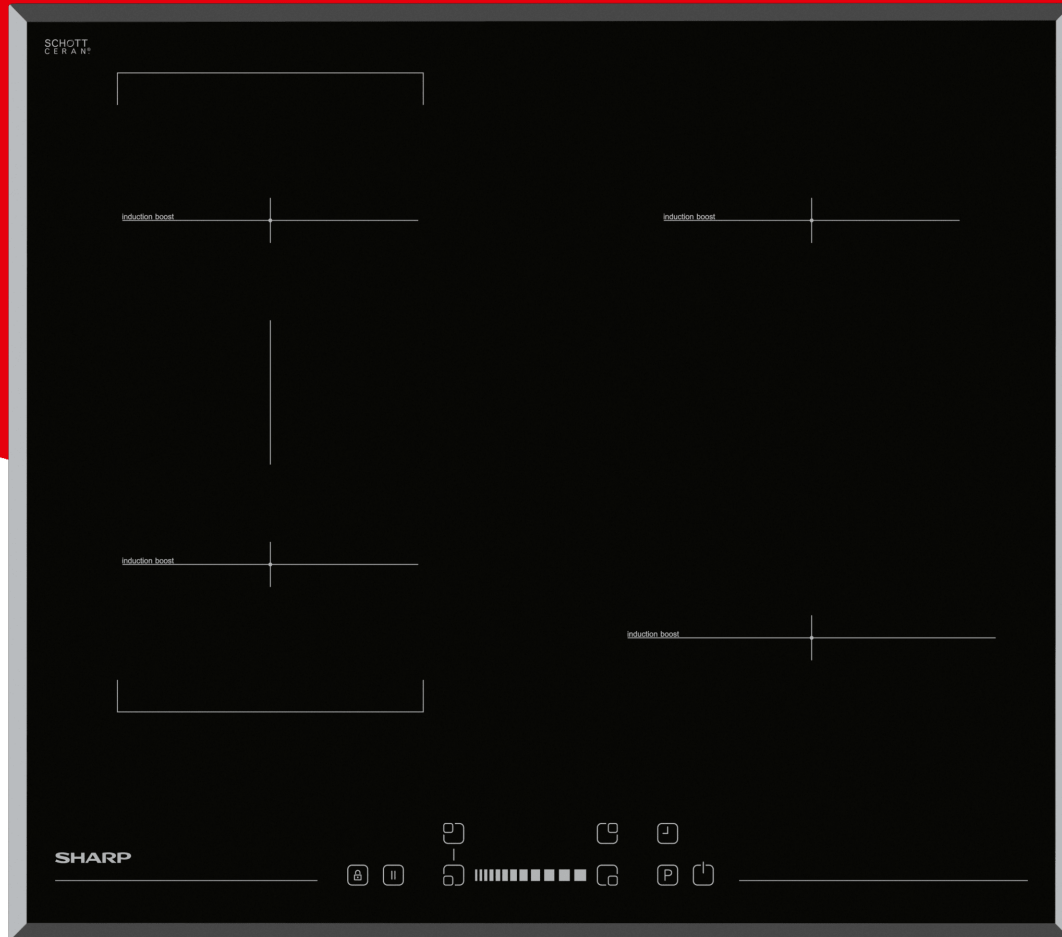

## Repere

- SliderTouch Control, 4 Timers
- Hot Surface Indicator
- Stop & Go
- Key Lock
- AutoHeatControl
- 4-Side Bevel
- Induction hob - 60 cm
- 4 zones
- 3x16cm, 1x21cm + CookBridge
- 4 Boosters (max. 3600 W)