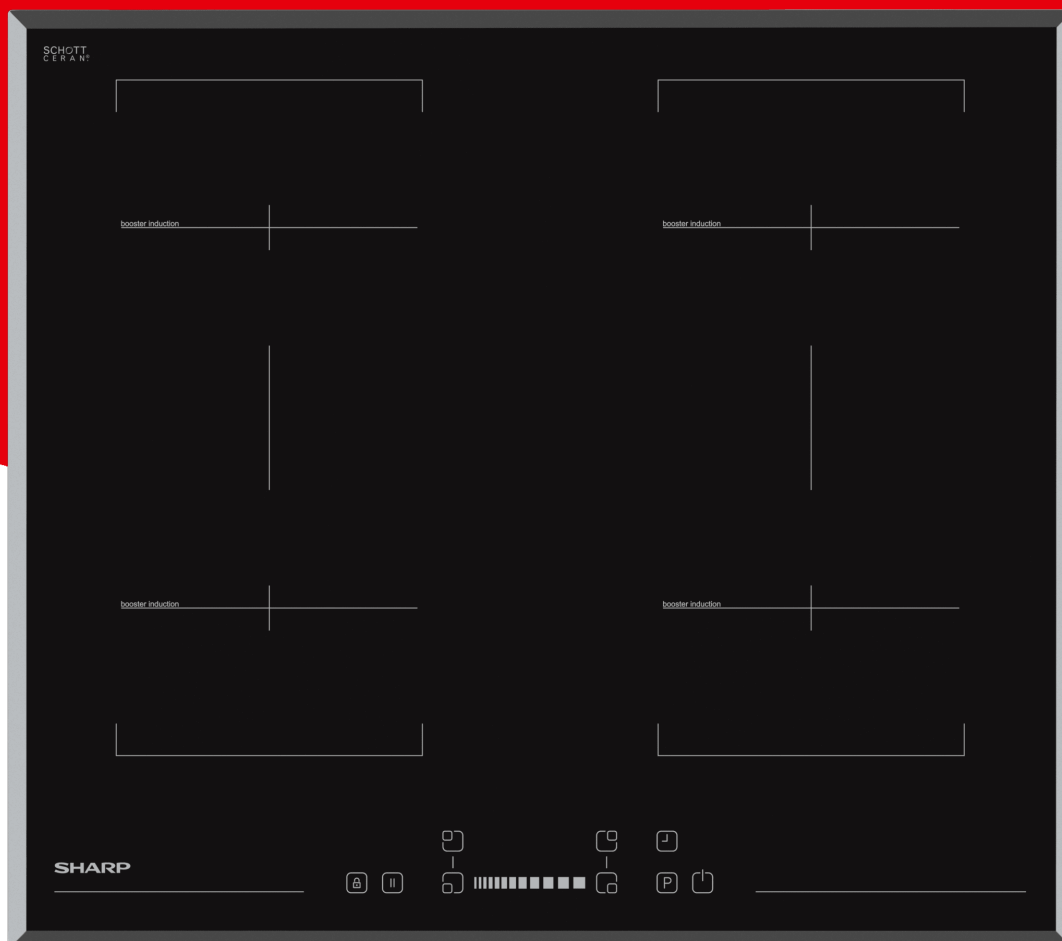

## Pabrežia

- 4-Side Bevel
- SliderTouch Control, 4 Timers
- Hot Surface Indicator
- Stop & Go
- Key Lock
- AutoHeatControl
- Induction hob - 60cm
- 4 zones
- 4x16cm, 2xCookBridge
- 4 Boosters (max. 3600 W)