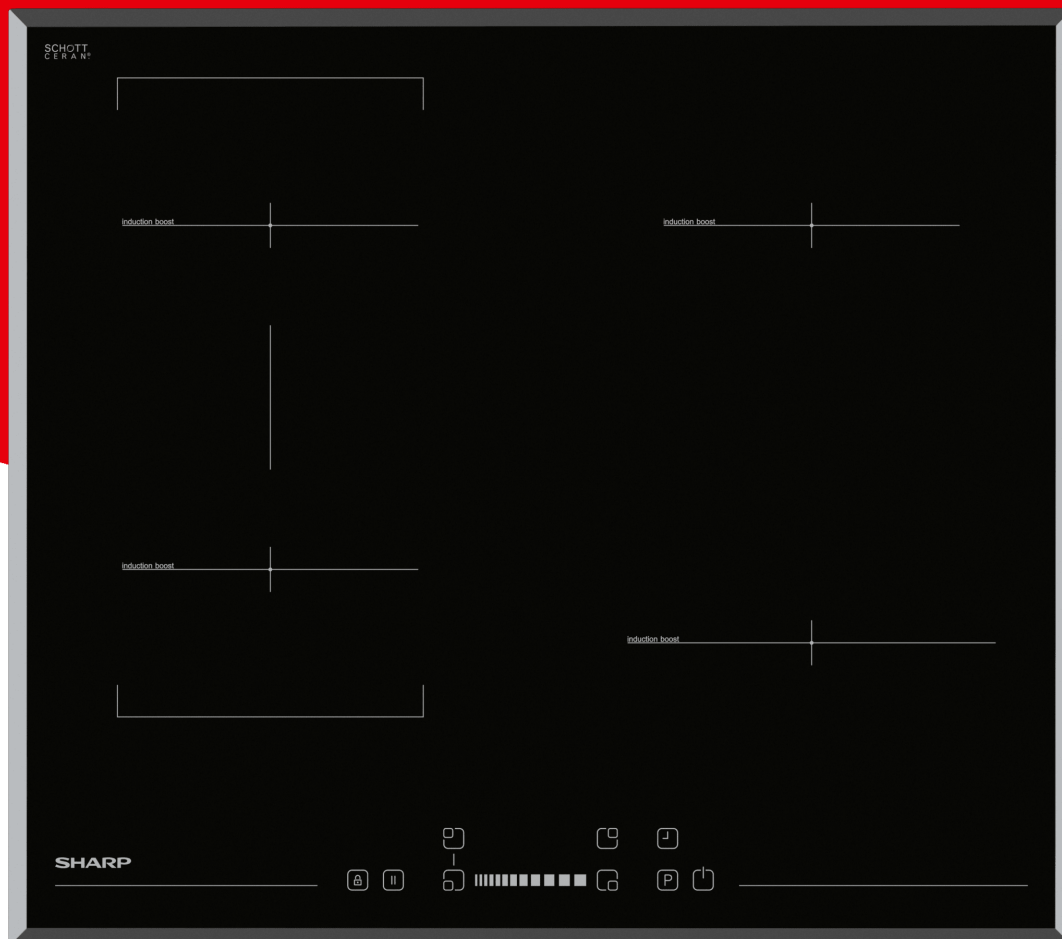

## Pabrëžia

- SliderTouch Control, 4 Timers
- Hot Surface Indicator
- Stop & Go
- Key Lock
- AutoHeatControl
- 4-Side Bevel
- Induction hob - 60 cm
- 4 zones
- 3x16cm, 1x21cm + CookBridge
- 4 Boosters (max. 3600 W)