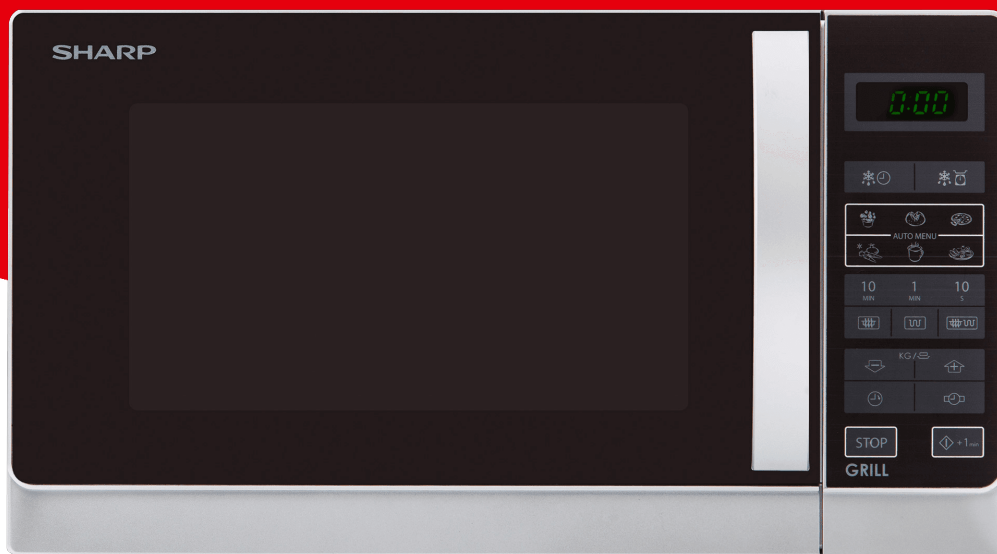

## Punti salienti

- Fast button controlled operations with 6 automatic cooking programs. Classic, laconic design.
- Easy to use touch control
- Easy to read LED display
- 8 Auto Menu options to simplify cooking
- Auto minute start for one-touch microwaving
- 5 Power Levels
- 25L Capacity
- Easy to clean painted interior
- Handy 99 minute timer
- Child Lock Function
- 900W microwave with 1000W grill