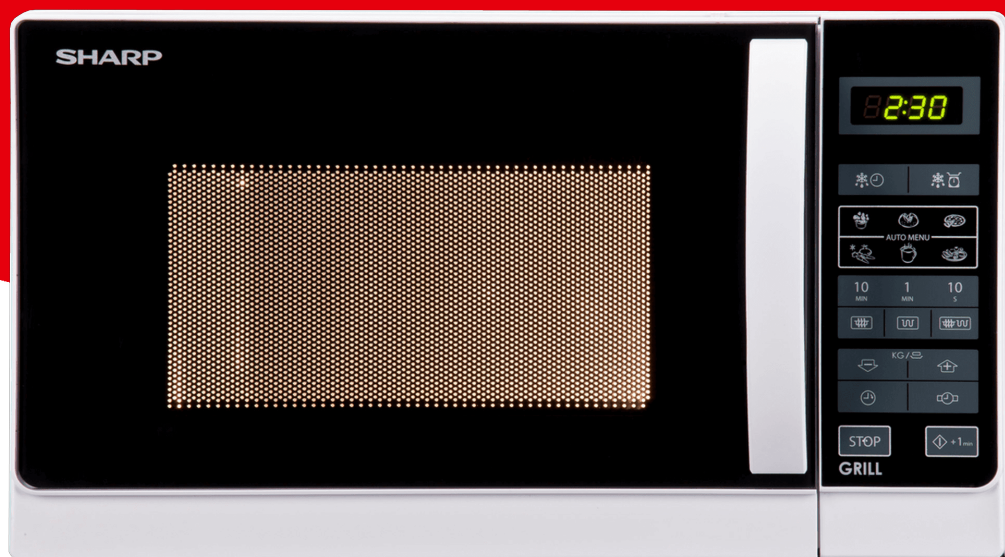

## Fénypontok

- Fast button controlled operations with 6 automatic cooking programs. Classic, laconic design.
- Easy to use touch control
- Easy to read LED display
- 8 Auto Menu options to simplify cooking
- Auto minute start for one-touch microwaving
- 5 Power Levels
- 20L Capacity
- Easy to clean painted interior
- Handy 99 minute timer
- Child Lock Function
- 800W microwave with 1000W grill

Forgótányér mérete / anyaga	255 mm / Glass
Sütő kapacitása	20
Belső anyag	Painted
Kijelző	LED
Forgótányér mérete	25.5
Kimeneti teljesítmény mikrohullámú	800
Grill	1000
Konvekció	-
Teljesítményszintek Mikrohullámú	11
Sütő belseje	Gray
Appearance Product Color	White
Door Glass Color	Black
Door/Control Panel/Button	White
Controller Type	Membrane
Display Color	Neon Green
Auto Cook Functions	Igen
Auto Cook Programs	Popcorn, Jacket Potato, Chilled Pizza, Frozen Vegetables, Beverage, Dinner Plate
Stage Cooking	2
Add Min.(+1min)	Igen
Timer (max. mins & secs)	99:99