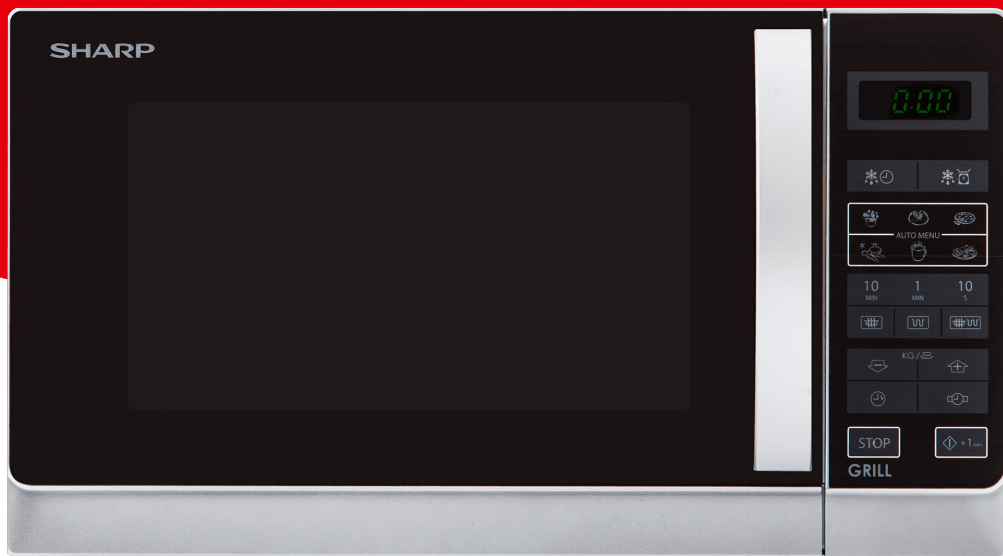

Home cooking

R642INW

Naglasci

- Fast button controlled operations with 6 automatic cooking programs. Classic, laconic design.
- Easy to use touch control
- Easy to read LED display
- 8 Auto Menu options to simplify cooking
- Auto minute start for one-touch microwaving
- 5 Power Levels
- 20L Capacity
- Easy to clean painted interior
- Handy 99 minute timer
- Child Lock Function
- 800W microwave with 1000W grill

SHARP
Be Original.