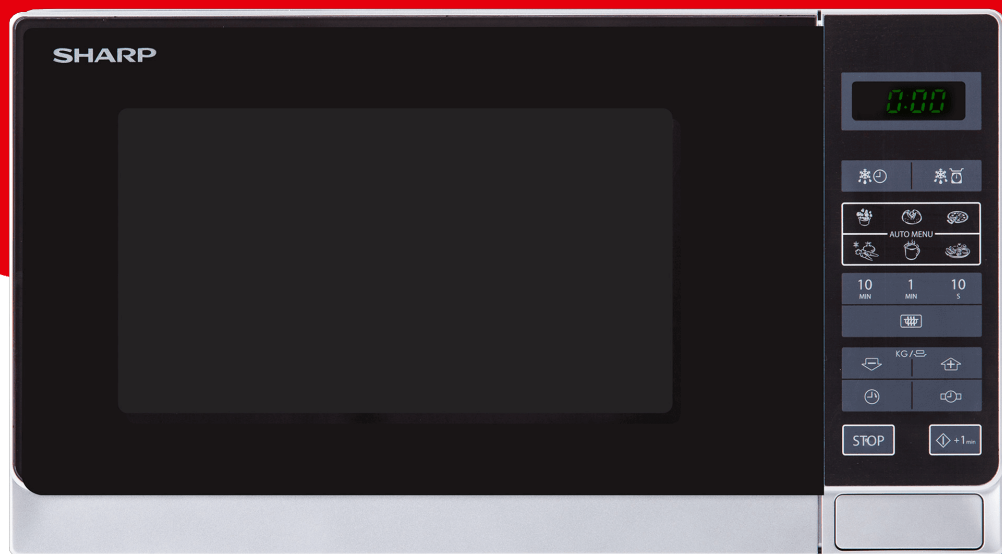

## Naglasci

- Fast button controlled operations with 6 automatic cooking programs. Classic, laconic design.
- Easy to use touch control
- Easy to read LED display
- 8 Auto Menu options to simplify cooking
- Auto minute start for one-touch microwaving
- 5 Power Levels
- 22L Capacity
- Easy to clean painted interior
- Handy 99 minute timer
- Child Lock Function
- 800W microwave oven for speedy reheat