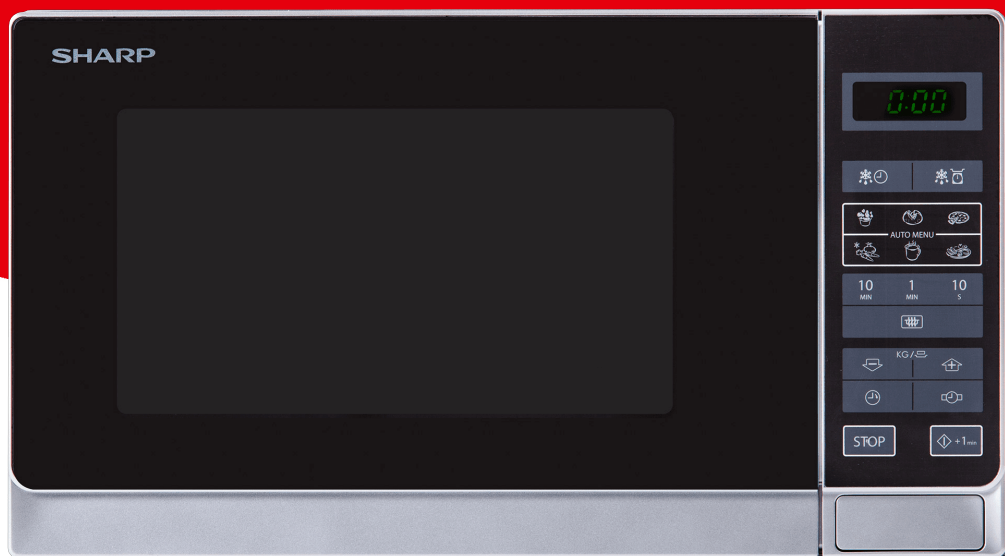

## Naglasci

- Fast button controlled operations with 6 automatic cooking programs. Classic, laconic design.
- Easy to use touch control
- Easy to read LED display
- 8 Auto Menu options to simplify cooking
- Auto minute start for one-touch microwaving
- 5 Power Levels
- 22L Capacity
- Easy to clean painted interior
- Handy 99 minute timer
- Child Lock Function
- 800W microwave oven for speedy reheat