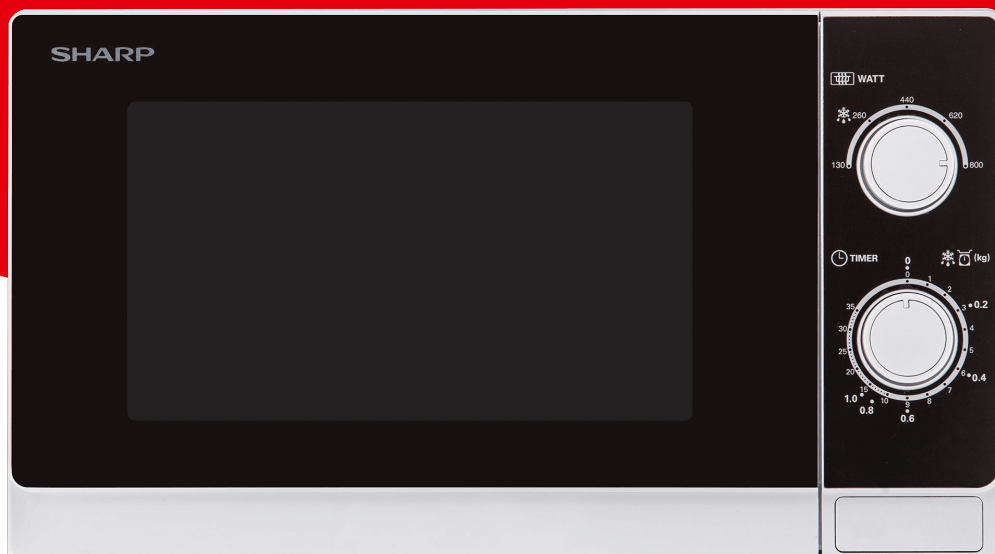

## Naglasci

- Fast button controlled operations with 8 automatic cooking programs. Classic, laconic design.
- Easy to use mechanical controls
- 5 Power Levels
- 20L Capacity
- Easy to clean painted interior
- Handy 35 minute timer
- Defrost Guide
- Glass turntable: Ø 25.5 cm
- Solo compact microwave oven, selectable in 5 levels
- SoftTouch operation
- 800W Microwave Oven