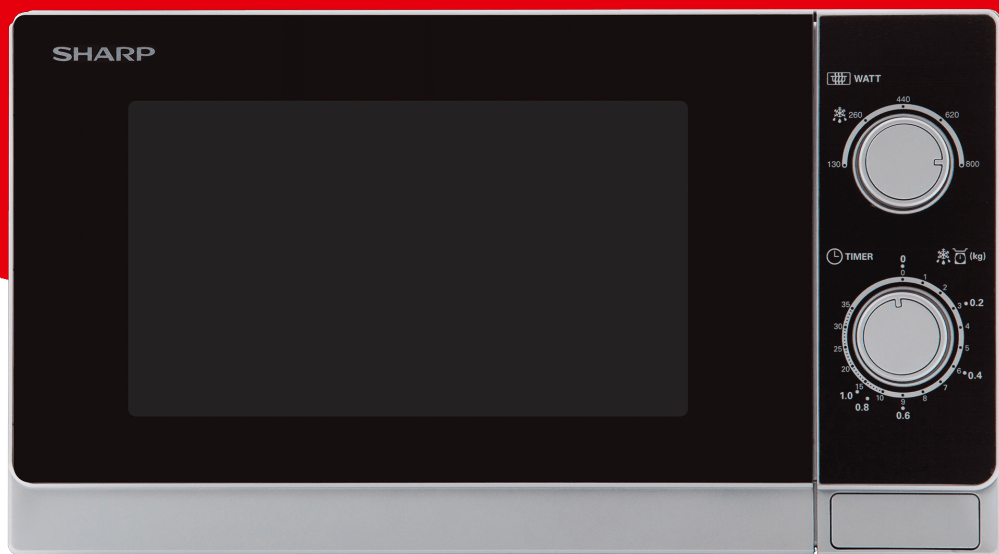

## Naglasci

- Fast button controlled operations with 8 automatic cooking programs. Classic, laconic design.
- Easy to use mechanical controls
- 5 Power Levels
- 20L Capacity
- Easy to clean painted interior
- Handy 35 minute timer
- Defrost Guide
- Solo compact microwave oven, selectable in 5 levels
- Device color: metallic silver
- Glass turntable: Ø 25.5 cm
- 800W Microwave Oven