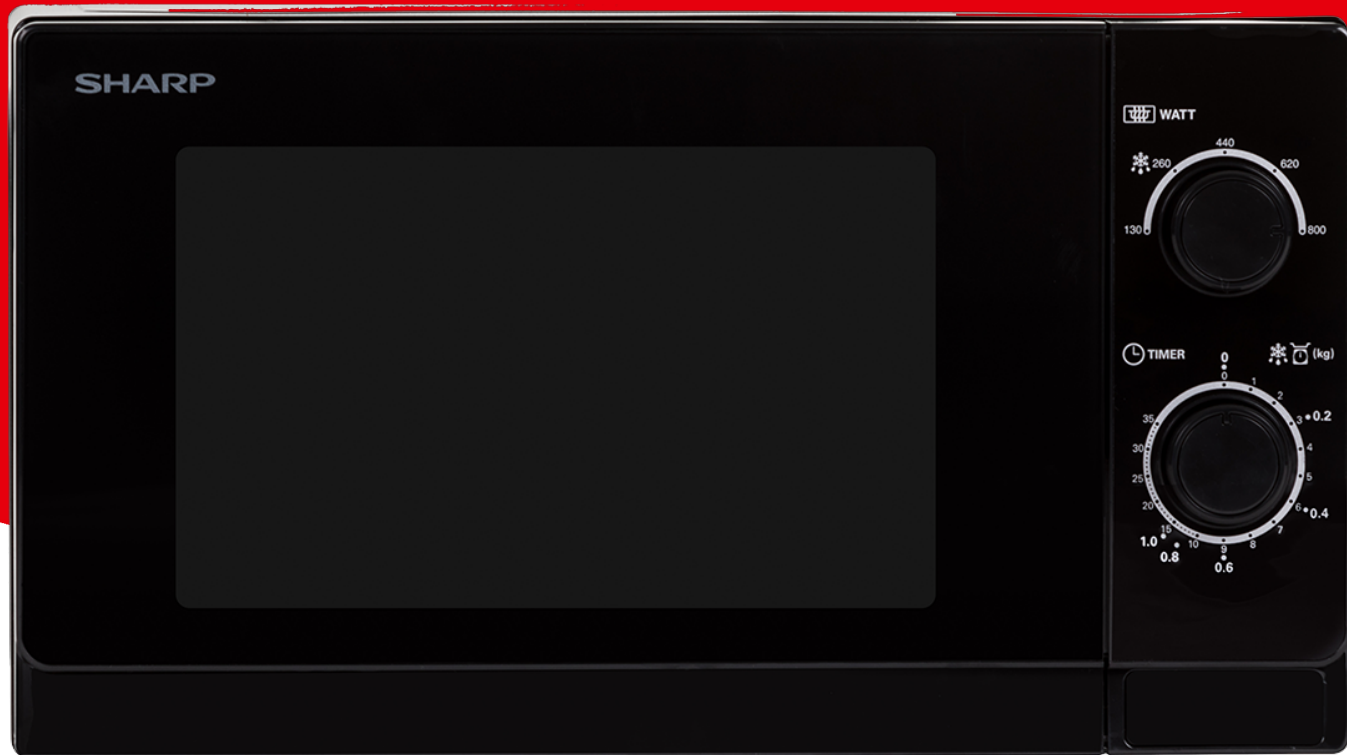

## Naglasci

- Fast button controlled operations with 8 automatic cooking programs. Classic, laconic design.
- Easy to use mechanical controls
- 5 Power Levels
- 20L Capacity
- Easy to clean painted interior
- Handy 35 minute timer
- Defrost Guide
- Solo compact microwave oven, selectable in 5 levels
- Device color: black
- Glass turntable: Ø 25.5 cm
- 800W Microwave Oven