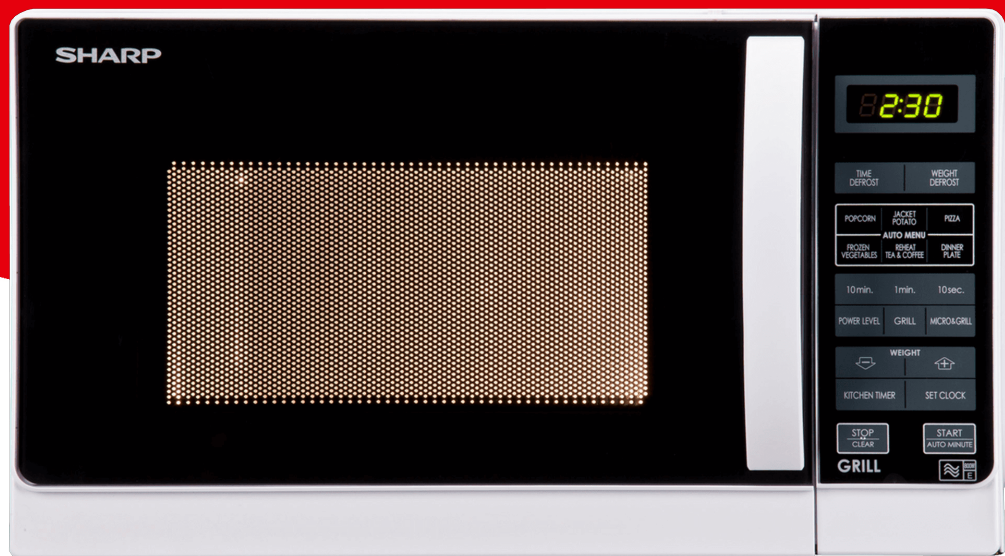

## Καλύτερες στιγμές

- Fast button controlled operations with 6 automatic cooking programs. Classic, laconic design.
- Easy to use touch control
- Easy to read LED display
- 8 Auto Menu options to simplify cooking
- Auto minute start for one-touch microwaving
- 5 Power Levels
- 20L Capacity
- Easy to clean painted interior
- Handy 99 minute timer
- Child Lock Function
- 800W microwawe with 1000W grill