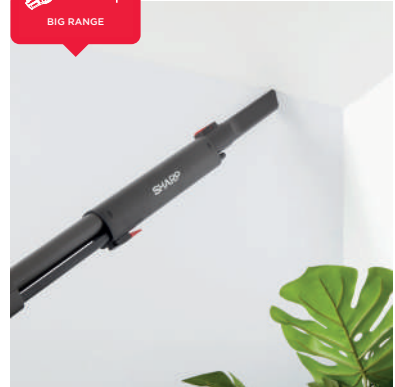

Set of nozzles

Two additional nozzles in the set will make it easier to clean hard-to-reach places such as any corners or elements of upholstered furniture. The flexible bristle of the 2-in-1 nozzle easily and efficiently removes dust and dirt.

Long working time

When fully charged, the lithium-ion battery allows for 60* minutes of uninterrupted vacuuming, which means that you can quickly clean an apartment with a surface of up to 130 m²*. The battery can be easily removed and replaced with a spare one (sold separately on the website) when you plan a bigger clean-up.

Inverter motor

The brushless motor guarantees a quiet operation of the device. Owing to its design, it is extremely durable and reliable. Regardless of the surface that needs to be cleaned, vacuum cleaners with an inverter motor have high suction power and are very efficient.

AnimalJet electro brush with LED light

It has been designed to collect animal hair, hair and dust from floors, carpets, along walls and furniture edges. Thanks to the LED lighting, you won't miss anything, while the appropriate profiling of the brush protects furniture, walls and thresholds from damage.

4-stage filtration

Not only does it protect the motor from dust particles, but it also keeps pollen, mite faeces and bacteria inside the dust container. The EPA E12 filter captures 99.5% of harmful particles. When necessary, you can wash it under running water or replace it with a new one.

Hygienic emptying of the container

Press the button to open the dust container and empty it directly into the dustbin.