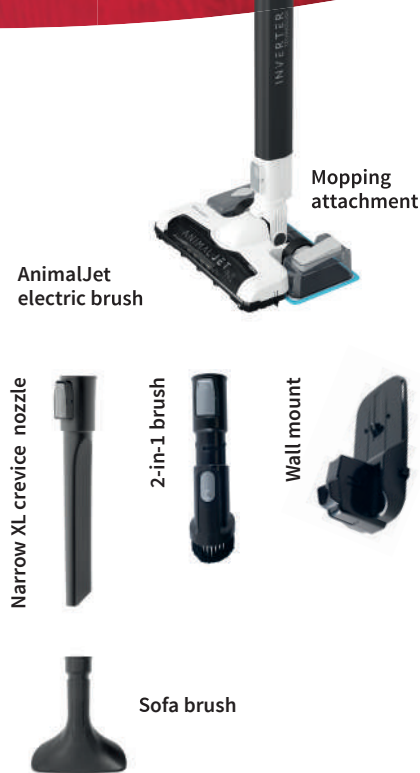

SHARP
Be Original.