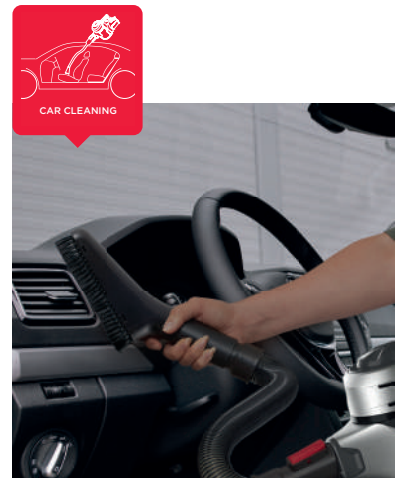

A set of car nozzles

A practical set of nozzles will allow you to thoroughly clean lockers, grilles and all nooks and crannies of the dashboard, as well as small spaces next to car seats. The nozzles will also efficiently remove dust from radiators, computer keyboards or printers. The flexible bristle of the nozzles easily removes dust and dirt.

Long working time

When fully charged, the lithium-ion battery allows for 60* minutes of uninterrupted vacuuming, which means that you can quickly clean an apartment with a surface of up to 130 m²*. The battery can be easily removed and replaced with a spare one (sold separately on the website) when you plan a bigger clean-up.

Inverter motor

The brushless motor guarantees a quiet operation of the device. Owing to its design, it is extremely durable and reliable. Regardless of the surface that needs to be cleaned, vacuum cleaners with an inverter motor have high suction power and are very efficient.

AnimalJet electro brush with LED light

It has been designed to collect animal hair, hair and dust from floors, carpets, along walls and furniture edges. Thanks to the LED lighting, you won't miss anything, while the appropriate profiling of the brush protects furniture, walls and thresholds from damage.

4-stage filtration

Not only does it protect the motor from dust particles, but it also keeps pollen, mite faeces and bacteria inside the dust container. The EPA E12 filter captures 99.5% of harmful particles. When necessary, you can wash it under running water or replace it with a new one.

Hygienic emptying of the container

Press the button to open the dust container and empty it directly into the dustbin.