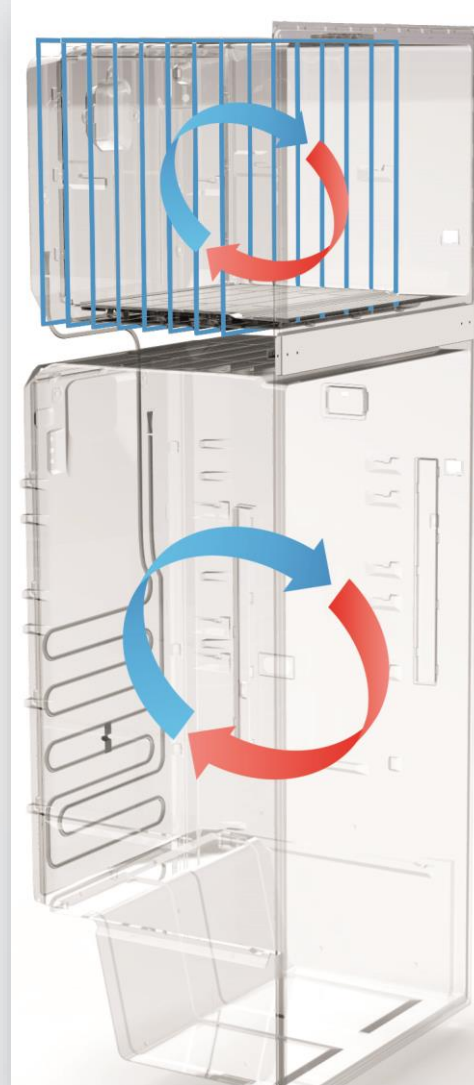

## VitaMod Technology

VitaMod can promote storing fresh and full of nutritional value produce due to having a special light that more closely matches the spectrum of natural sunlight. VitaMod maintains the natural ripening process to retain vitamin C and keep freshly picked fruit and vegetables.

### **VitaMod Technology protects**

- Vitamin C content of vegetables
- Antioxidant activity of vegetables

*\*Available only for SJ-BA44 Serie models.*

## Nano Frost Cooling System

Nano Frost is the improved version of static cooling system. Thanks to usage of wrap around evaporator;

- More efficient cooling compared to static cooling system
- Less manual defrost requirement
- Higher and more flexible storage capacity