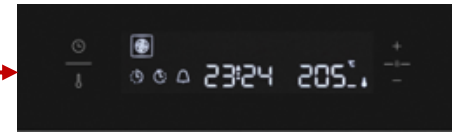

Control Panel Designs

Series I Control Panels

Colour TFT Timer

High Smart Ovens

Monochrome TFT Timer

High High+ Ovens

Full LED Touch+

High Ovens

Visio Touch+ Timer

High Ovens

Visio Touch+ Timer

Mid Pyro 2 Ovens

Digital Timer

Mid Pyro 1 Ovens

Touch Timer

Mid Ovens

Mechanical Timer

Entry Ovens

Series II Control Panels

FD Digital Touch Timer

Series I Design

Series II Design

FD Visio Touch Timer

Series I Design

Series II Design

Slim LED Touch Control Panel

SHARP