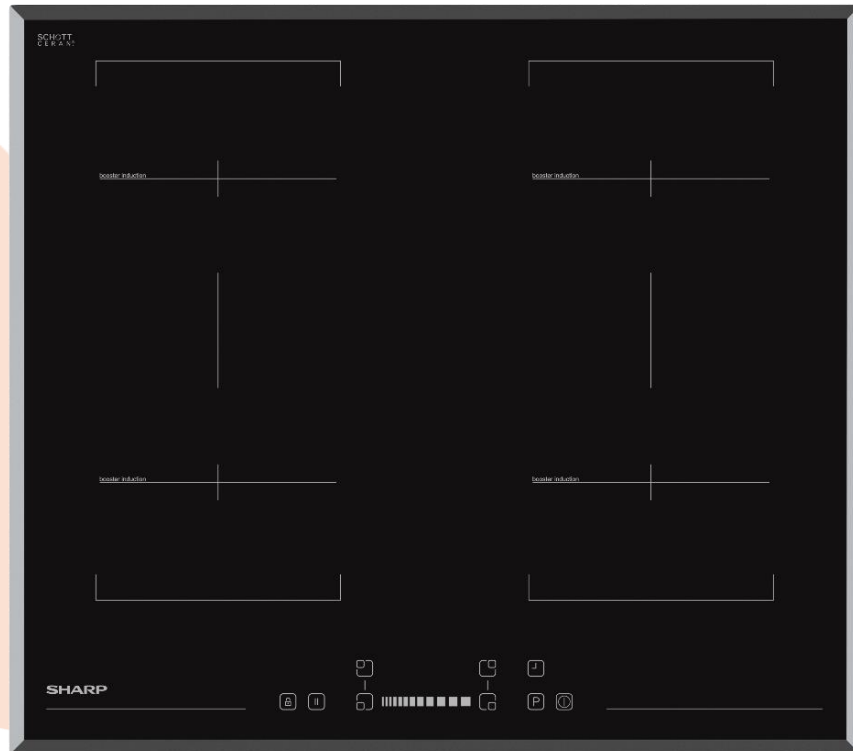

Built-In Induction Hob

KH-6I38CS00 / KH-6I38NS0I

SPECIFICATIONS

Hob Specifications

Width	60cm
Hob Type	Induction
Control Panel Type	Slider Touch control
Number of Zones	4 zones
Hob Configuration	<u>4I-38:</u> 4 x 160mm 1400W/1800W
Color	Black Glass

Aesthetical Features

Bevel	4-side bevel for European Glass / No bevel for Chinese Glass
Frame	-

Additional Features & Accessories

- Slider Touch control with timer
- Single CookBridge
- InductionBoost
- Key Lock & Stop&Go
- AutoHeat Control
- Both European & Chinese glass are available.
- Spatula