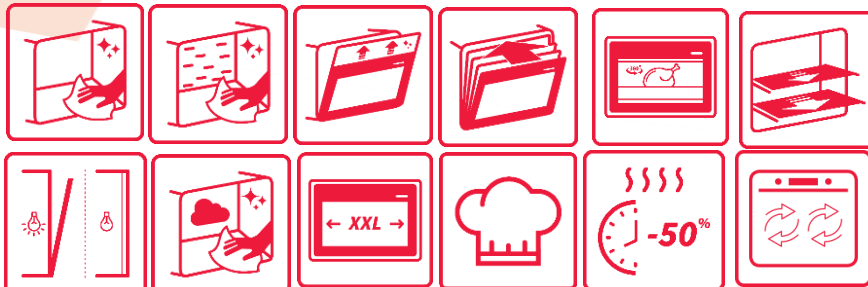

Built-In Ovens

KS-70T50BHH

SPECIFICATIONS

Oven Specifications

Oven Type	Multifunction
Cavity Volume	78lt.
Control Panel Type	Black Glass
Energy Class	A
Cleaning Type	ETC (Easy to Clean) Enamel
Oven Controller	Monochrome TFT
Oven Functions	<u>ID.50 – 10 functions:</u> Ovenlight / Defrost / Fan+Ring / Top+Bottom / Top+Bottom+Fan / Pizza / Grill+Turnspit / Double Grill+Turnspit / Double Grill+Fan+Turnspit / VapClean
Cavity Type / Rack Type	ETC Enamel – Gray & 1P Catalytic / Wire rack

Aesthetical Features

Handle	Titan – Inox
Knob	-

Additional Information & Accessories

Features	SoftClose, Remove&Wash, VapClean, RoastPro Meat Probe, RoastPro Turnspit
Trays	1 chromed wire grid, 1 shallow tray, 1 deep tray, 1 small tray
Telescopic Rail	1 single full extension telescopic rail

SHARP