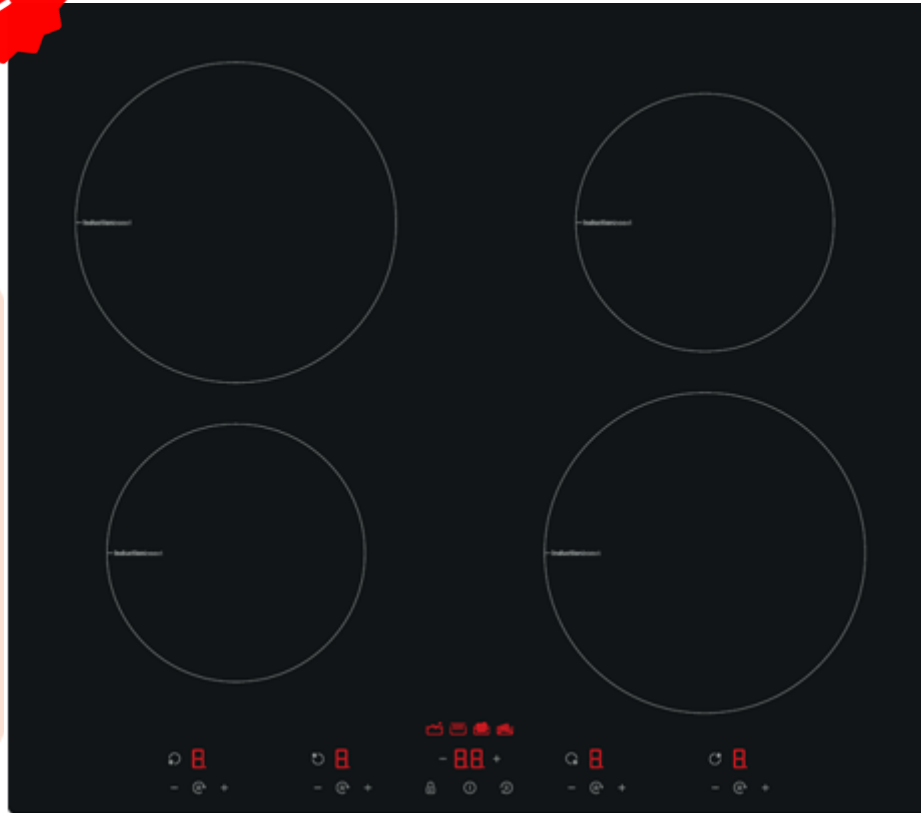

## Key Features:

- 60 cm induction hob platforms
- 2x160 mm, 2x210 mm cooking zones
- Toggle touch control for each zone,
- AutoHeatControl is optional
- Power management feature: 13/15/16/32 A
- Sharp special line serigraphy
- Chinese glass is available