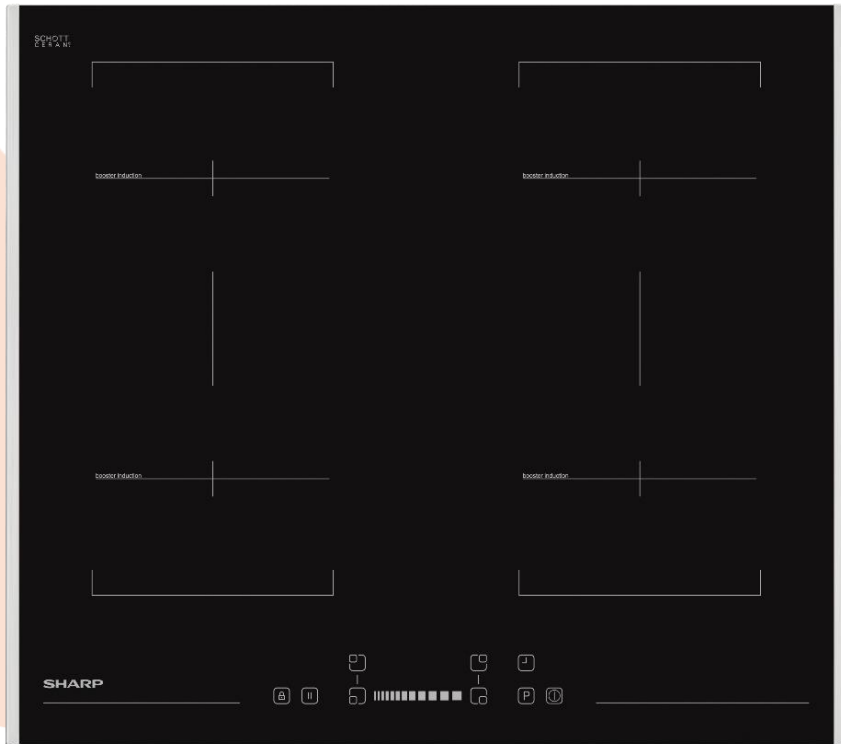

Built-In Induction Hob

KH-6I38FS00 / KH-6I38NS0I

SPECIFICATIONS

Hob Specifications

Width	60cm
Hob Type	Induction
Control Panel Type	Slider Touch control
Number of Zones	4 zones
Hob Configuration	<u>4I-38:</u> 4 x 160mm 1400W/1800W

Color Black Glass

Aesthetical Features

Bevel	-
Frame	2-sided frame for European Glass / No frame for Chinese Glass

Additional Features & Accessories

- Slider Touch control with timer
- Double CookBridge
- InductionBoost
- Key Lock & Stop&Go
- AutoHeat Control
- Both European & Chinese glass are available.
- Spatula