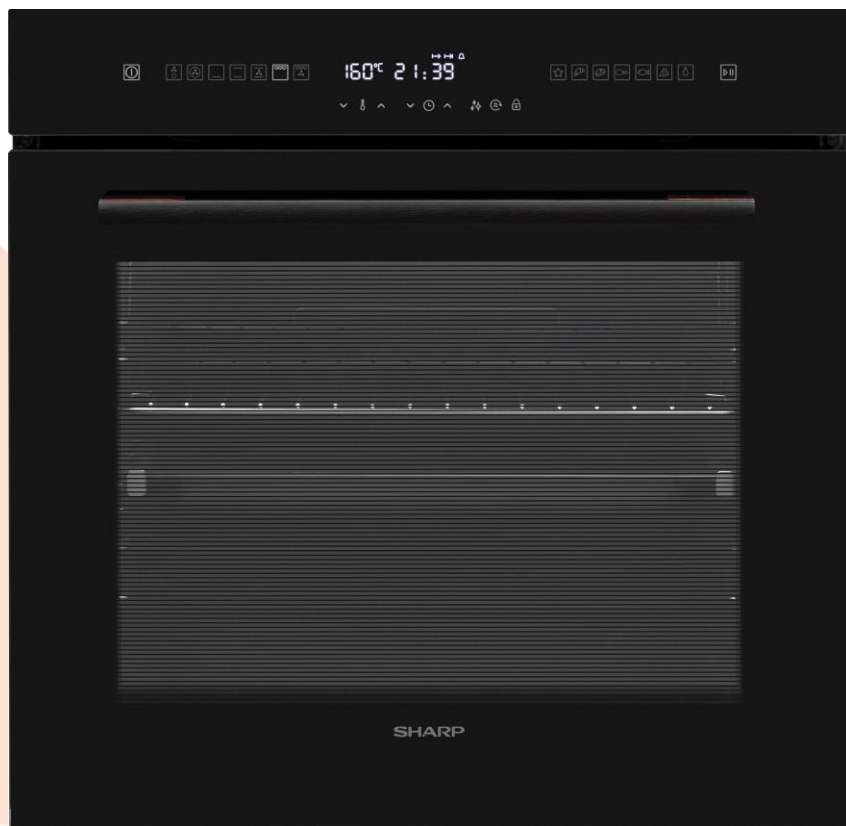

Built-In Ovens

K-71L66BNH

SPECIFICATIONS

Oven Specifications

Oven Type	Multifunction
Cavity Volume	78lt.
Control Panel Type	Black Glass
Energy Class	A
Cleaning Type	Pyrolytic Cleaning
Oven Controller	Slim LED Touch
Oven Functions	<u>ID.66 – 9 functions:</u> Defrost / Fan+Ring / Bottom / Top+Bottom / Top+Bottom+Fan / Pizza / Double Grill / Double Grill+Fan / Pyrolysis
Cavity Type / Rack Type	Pyrolytic Enamel / Wire rack

Aesthetical Features

Handle	Black Margo
Knob	-

Additional Information & Accessories

Features	SoftClose, Remove&Wash, ActiveCool
Trays	1 chromed wire grid, 1 shallow tray
Telescopic Rail	1 single half extension telescopic rail