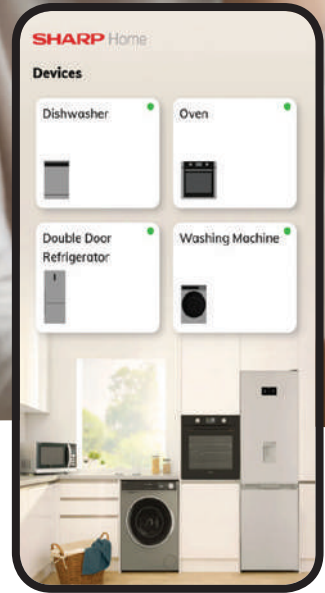

SHARP

Home

Sharp Home App

Thanks to Sharp Home App, it is now much easier to do daily routine tasks! You can control and monitor the devices and use smart functions. Sharp connected products and Sharp Home app are working together to make life more comfortable.

Remote Control: Sharp Home App connects you to the Sharp products. You can manage

and monitor your smart devices easily anytime from wherever you are.

Notifications: The app sends notifications to you about the program status and device/usage errors. For instance, “The cooking program finished” information invites you to enjoy your meal, and the “The refrigerator door is open” message reminds you to close