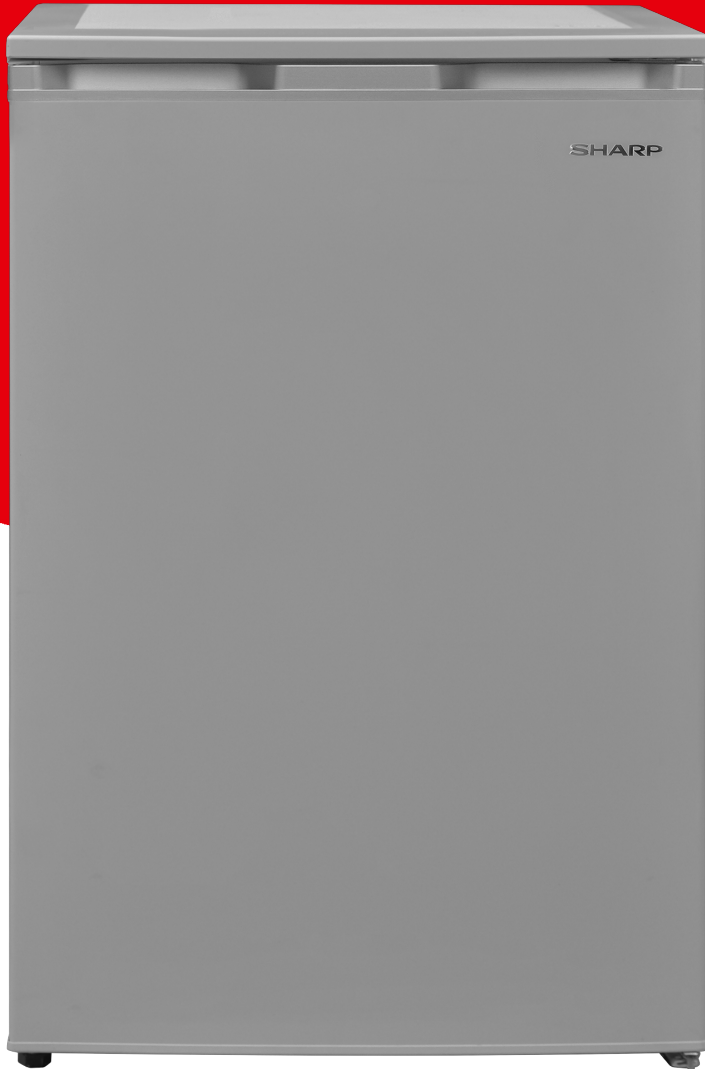

Single Door

# SJ-UF121M4S-EU

## Highligths

- Energy Class F
- Silver
- 540X595X838 (WxHxD)[mm]
- Direct Cooling
- 105 Ltr Fridge Capacity
- 17 Ltr Freezer Capacity
- Mechanical Temperature Control
- Reversible Door
- OdourNeutral
- Fruit&Veg Zone