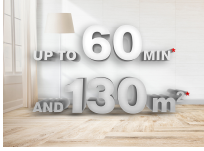

Different needs require different options of cleaning. The latest generation of lithium-ion batteries 24V and advanced brushless motor give you up to 60* minutes of cleaning time in normal mode, and 14 minutes in turbo mode, before you need to recharge.

The brushless motor guarantees a quiet operation of the device. Owing to its design, it is extremely durable and reliable. Regardless of the surface that needs to be cleaned, vacuum cleaners with an inverter motor have high suction power and are very efficient.