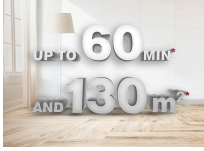

Different needs require different options of cleaning. The latest generation of lithium-ion batteries 24V and advanced brushless motor give you up to 60* minutes of cleaning time in normal mode, and 14 minutes in turbo mode, before you need to recharge.