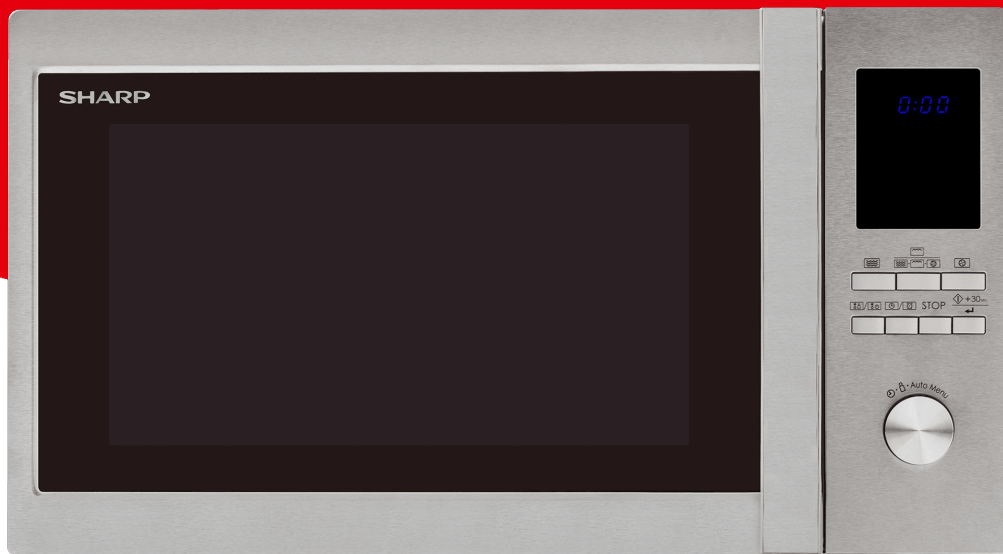

Home cooking

R982STWE

Highligths

- Elegant, perfect and flawless style delivered by stainless steel oven body. Numerous of automatic programs are easily accessible from simple to use control panel.
- Convection oven for versatile cooking & baking
- Large 34.5 cm turntable accommodates bigger plates
- 10 Auto Menu options to simplify cooking
- Plus 30 minute function
- 5 Power Levels
- 42L capacity
- Durable and easy clean stainless interior
- Handy 95 minute timer
- Child Lock Function
- Powerful 1000W microwave for fast cooking results

SHARP
Be Original.

Keep your children safe from accidentally using the microwave with the easy to set up Child Lock.

To make life simple there are auto menu programs pre-installed for you to get cooking at the touch of a button

Turntable size / Material	345 mm / Glass
Oven Capacity	42
Interior Material	Stainless Steel
Display	LED
Turntable size	31.5
Output power MW	1000
Grill	1300
Convection	2700
Power levels MW	5
Oven interior	Stainless steel
Appearance Product Color	Stainless Steel
Door Glass Color	Black
Door/Control Panel/Button	Silver
Controller Type	Dial & Tact
Display Color	Blue
Auto Cook Functions	Yes
Auto Cook Programs	Soup/ Casserole, Fresh vegetables, Rice, Pasta, Fish Fillets With Sauce, Jam
Stage Cooking	2
Add Sec.(+30sec)	Yes
Display languages	EN/D/E/F/NL