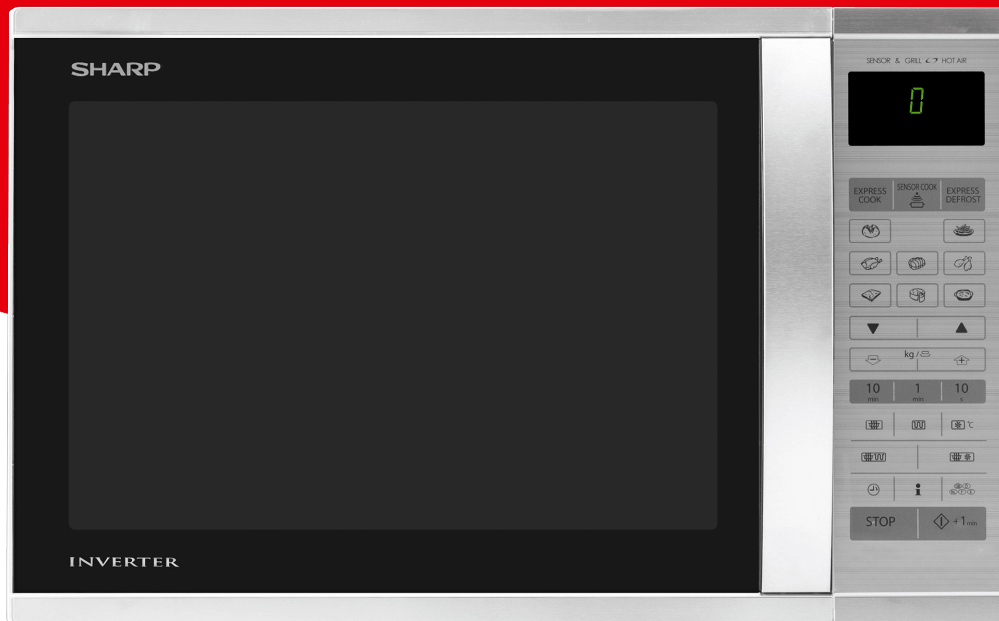

Home cooking

R971STW

Highligths

- Laconic forms combined with convenient operation and an informative display that gives useful tips. This device gives you almost endless scope for your culinary fantasies, thanks to the great functional equipment.
- 1050 W Microwave Output power
- 1450 W Convection
- 1300 W Quartz Grill Heater
- 40 Litre Oven capacity
- 24 Auto Cook/ Defrost functions
- Turntable size 36,2 cm
- Info key / Language key
- Ceramic Interior
- Inverter technology

Oven Capacity	40
Interior Material	Stainless Steel
Cavity volume (L)	40
Display	Text LCD
Turntable size	36.2
Output power MW	1050
Grill	1300
Convection	1450
Power levels MW	11
Oven interior	Stainless steel
Appearance Product Color	Silver
Door Glass Color	Black
Door/Control Panel/Button	Silver
Controller Type	Touch
Display Color	Neon Green
Auto Cook Functions	Yes
Auto Cook Programs	Soup/ Casserole, Fresh vegetables, Rice, Pasta, Fish Fillets With Sauce, Jam
Stage Cooking	Yes
Add Min.(+1min)	Yes
Display languages	EN/D/E/F/NL