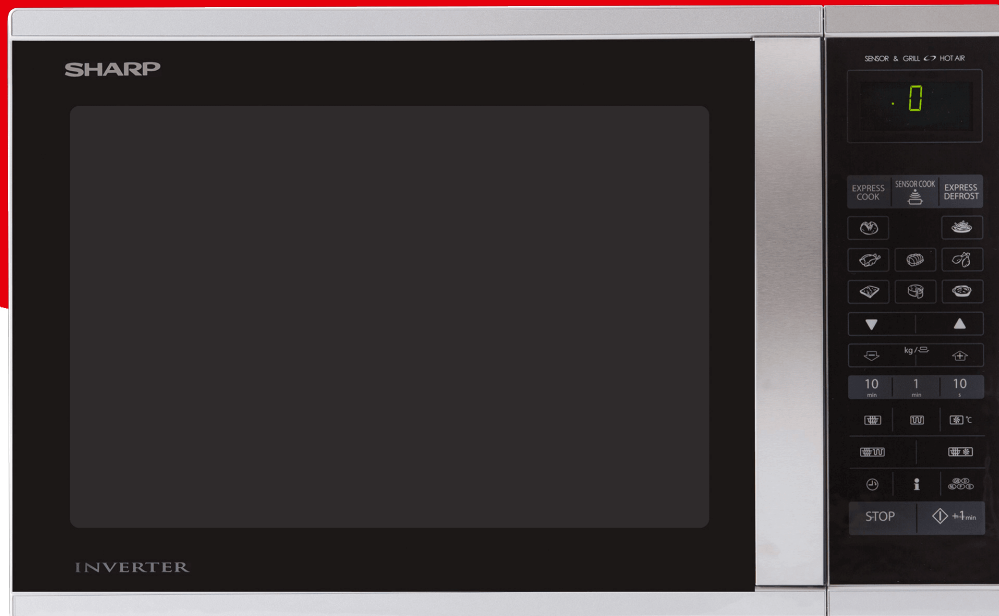

Home cooking

R971INW

Highligths

- Laconic forms combined with convenient operation and an informative display that gives useful tips. This device gives you almost endless scope for your culinary fantasies, thanks to the great functional equipment.
- 1050 W Microwave Output power
- 1450 W Convection
- 1300 W Quartz Grill Heater
- 40 Litre Oven capacity
- 24 Auto Cook / Defrost functions
- Turntable size 36,2 cm
- Info key / Language key
- Ceramic Interior
- Inverter technology

Oven Capacity	40
Interior Material	Stainless Steel
Cavity volume (L)	40
Display	Text LCD
Turntable size	36.2
Output power MW	1050
Grill	1300
Convection	1450
Power levels MW	11
Oven interior	Stainless steel
Appearance Product Color	Silver
Door Glass Color	Black
Door/Control Panel/Button	Black
Controller Type	Touch
Display Color	Display Color Neon Green
Auto Cook Functions	Yes
Auto Cook Programs	Soup/ Casserole, Fresh vegetables, Rice, Pasta, Fish Fillets With Sauce, Jam
Stage Cooking	Yes
Add Min.(+1min)	Yes
Display languages	EN/D/E/F/NL