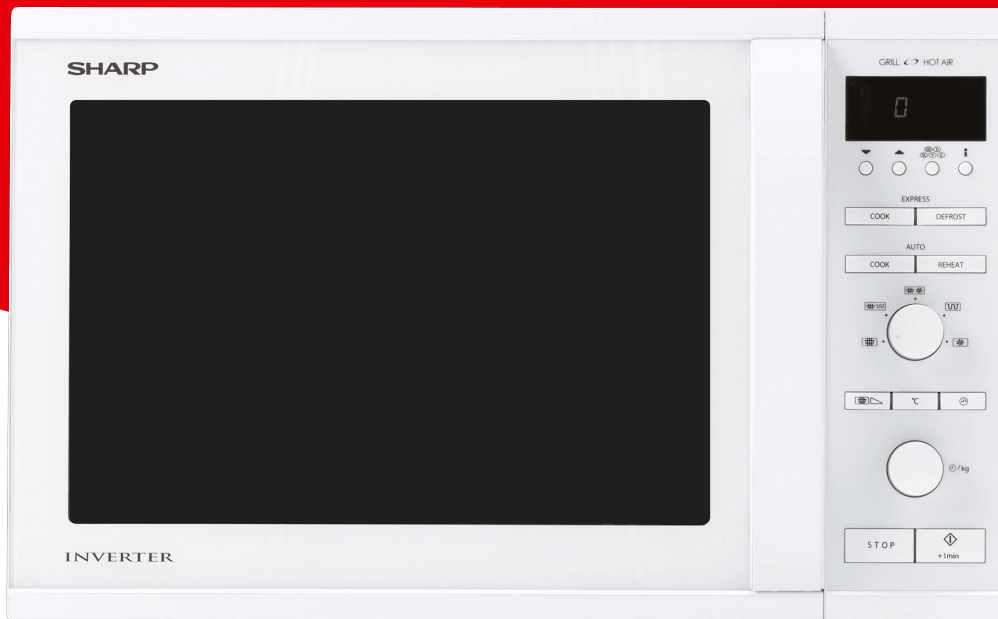

## Highlights

- Laconic forms combined with convenient operation and an informative display that gives useful tips. This device gives you almost endless scope for your culinary fantasies, thanks to the great functional equipment.
- Convection oven for versatile cooking & baking
- 40 -250° temperature range
- Powerful 1300W quartz grill
- Auto minute start for one-touch microwaving
- 4 stage cooking
- 2 large baking trays
- 18 pre-programmed auto cook programmes
- Handy kitchen timer
- Ceramic Interior
- Large 40L capacity

Why settle for just one function when this Sharp appliance can microwave, grill and bake like a conventional oven.

The INFO-button guides you step by step through the cooking process, explaining all functions on the digital display.

Oven Capacity	40
Interior Material	Stainless Steel
Cavity volume (L)	40
Display	Text LCD
Turntable size	36.2
Output power MW	1050
Grill	1300
Convection	1450
Power levels MW	11
Oven interior	Stainless steel
Appearance Product Color	Silver
Door Glass Color	Black
Door/Control Panel/Button	Black
Controller Type	Dial & Button
Display Color	Neon Green
Auto Cook Functions	Yes
Auto Cook Programs	Rice, French Fried Potato, French Fried Potato, Roast Pork, Gratin, Cake
Stage Cooking	-
Add Min.(+1min)	Yes
Display languages	EN/D/E/F/NL