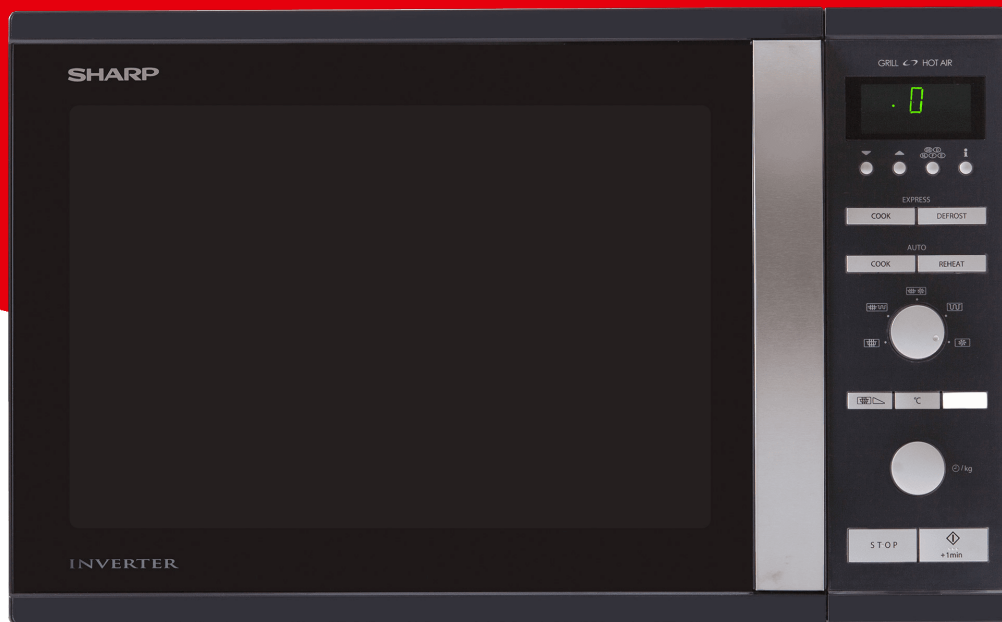

Home cooking

R941BKW

Highligths

- Laconic forms combined with convenient operation and an informative display that gives useful tips. This device gives you almost endless scope for your culinary fantasies, thanks to the great functional equipment.
- 1050 W Microwave Output power
- 1450 W Convection
- 1300 Quartz Grill Heater
- 40 Litre Oven capacity
- 18 Auto Cook / Defrost functions
- Turntable size 36,2 cm
- Info button / language button
- Inverter technology

Why settle for just one function when this Sharp appliance can microwave, grill and bake like a conventional oven.

The INFO-button guides you step by step through the cooking process, explaining all functions on the digital display.

More Features

SHARP
Be Original.

Key Features

Number of Programmes	6
Microwave Usage	Domestic
Cake Automatic Programmes	Yes
Clock	No
Cook and Defrost Automatic Programmes	17
Cooking Adjust (more or less)	Yes
Double grill operation (quartz + Infrared)	No
Dual convection + MW	Yes
Convection Temperature	40-250
Dual Quartz resp. Infrared Grill + MW	Yes
Energy save mode	Yes
Info Key	Yes
Language key	Yes
Minute Plus / +30s	yes/no
MWO Colour	Black
Oven interior material	Stainless steel
Pizza Automatic Programmes	No
Pre-heat function	Yes
Turntable size / Material	362 mm / Ceramic

Oven Capacity	40
Interior Material	Stainless Steel
Cavity volume (L)	40
Display	Text LCD
Turntable size	36.2
Output power MW	1050
Grill	1300
Convection	1450
Power levels MW	6
Oven interior	Stainless steel
Appearance Product Color	Black
Door Glass Color	Black
Door/Control Panel/Button	Black
Controller Type	Dial & Button
Display Color	Neon Green
Auto Cook Functions	Yes
Auto Cook Programs	Rice, French Fried Potato, French Fried Potato, Roast Pork, Gratin, Cake
Stage Cooking	-
Add Min.(+1min)	Yes
Display languages	EN/D/E/F/NL