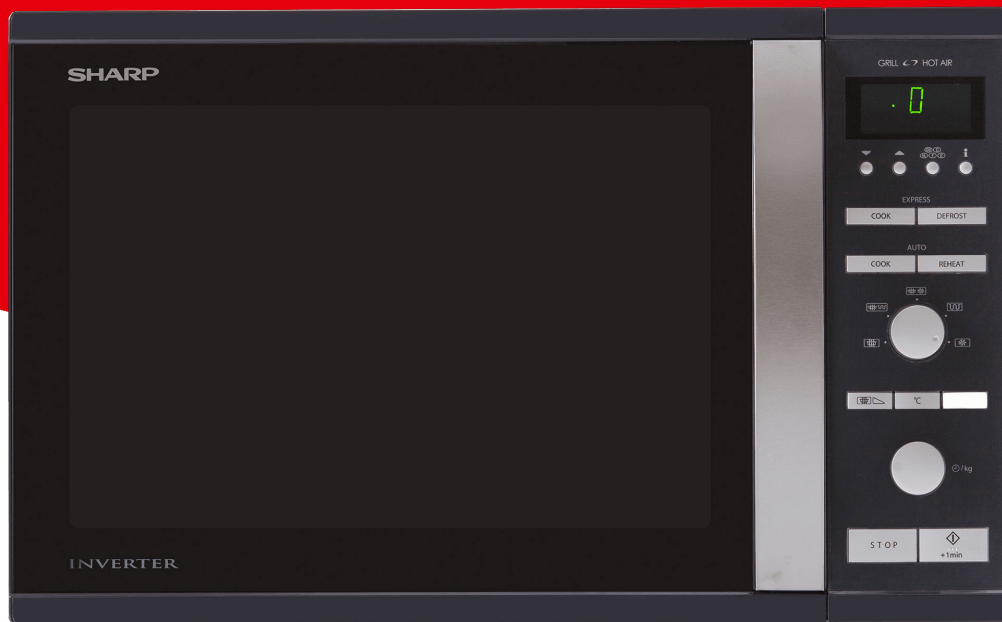

Home cooking

R941BKW

Highlights

- Laconic forms combined with convenient operation and an informative display that gives useful tips. This device gives you almost endless scope for your culinary fantasies, thanks to the great functional equipment.
- 1050 W Microwave Output power
- 1450 W Convection
- 1300 Quartz Grill Heater
- 40 Litre Oven capacity
- 18 Auto Cook / Defrost functions
- Turntable size 36,2 cm
- Info button / language button
- Inverter technology

Why settle for just one function when this Sharp appliance can microwave, grill and bake like a conventional oven.

The INFO-button guides you step by step through the cooking process, explaining all functions on the digital display.

More Features

SHARP
Be Original.

Key Features

Number of Programmes	6
Microwave Usage	Domestic
Cake Automatic Programmes	Yes
Clock	No
Cook and Defrost Automatic Programmes	17
Cooking Adjust (more or less)	Yes
Double grill operation (quartz + Infrared)	No
Dual convection + MW	Yes
Convection Temperature	40-250
Dual Quartz resp. Infrared Grill + MW	Yes
Energy save mode	Yes
Info Key	Yes
Language key	Yes
Minute Plus / +30s	yes/no
MWO Colour	Black
Oven interior material	Stainless steel
Pizza Automatic Programmes	No
Pre-heat function	Yes
Turntable size / Material	362 mm / Ceramic

Oven Capacity	40
Interior Material	Stainless Steel
Cavity volume (L)	40
Display	Text LCD
Turntable size	36.2
Output power MW	1050
Grill	1300
Convection	1450
Power levels MW	6
Oven interior	Stainless steel
Appearance Product Color	Black
Door Glass Color	Black
Door/Control Panel/Button	Black
Controller Type	Dial & Button
Display Color	Neon Green
Auto Cook Functions	Yes
Auto Cook Programs	Rice, French Fried Potato, French Fried Potato, Roast Pork, Gratin, Cake
Stage Cooking	-
Add Min.(+1min)	Yes
Display languages	EN/D/E/F/NL