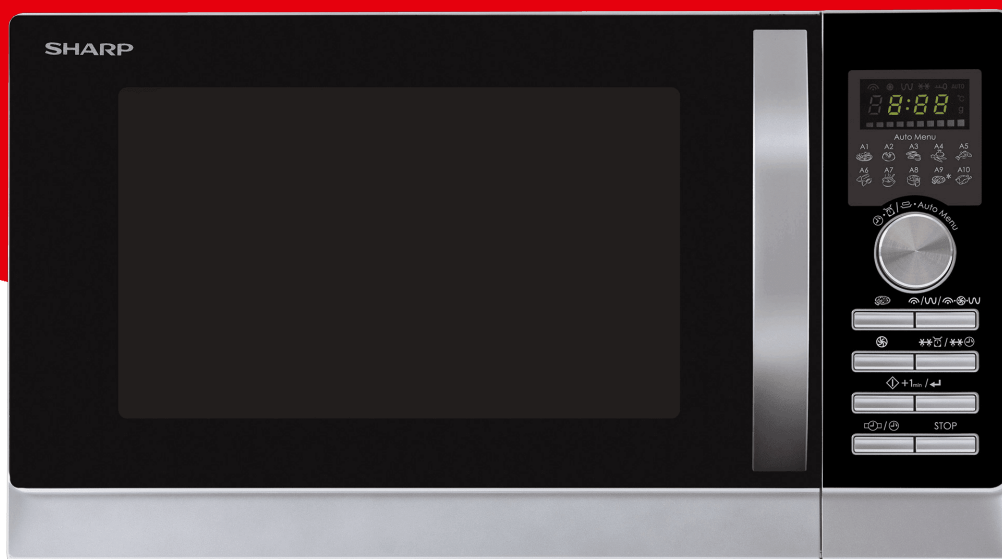

## Highligths

- Advanced microwave oven, perfect for cooking with double grill and microwave-resistant metal plate, allows to achieve outstanding taste of any food. Easy to use rotary program selector.
- Convection oven & dual grill for versatile cooking & baking
- 25 liters capacity
- Easy to read LED display
- Sensor knob control
- 900 W microwave
- Double Grill 500-1100 W - Convection 2500 W
- 5 power levels
- + 1min key
- Large 30cm turntable accommodates larger plates
- 10 automatic programs to simplify cooking
- Automatic start with one touch
- Combination large-capacity microwave oven (3-in-1)
- Powerful 900W microwave for fast cooking results