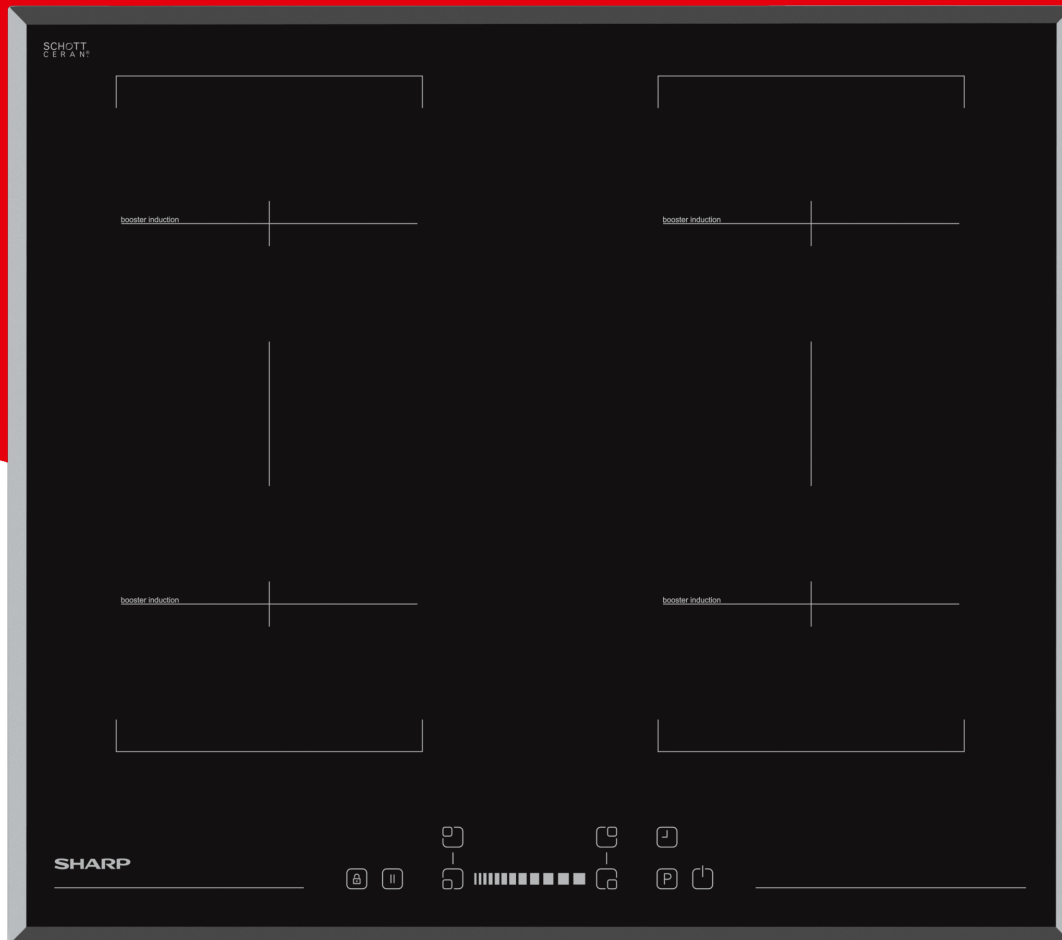

Hobs

KH-6I38CS00-EU

Highligths

- 4-Side Bevel
- SliderTouch Control, 4 Timers
- Hot Surface Indicator
- Stop & Go
- Key Lock
- AutoHeatControl
- Induction hob - 60cm
- 4 zones
- 4x16cm, 2xCookBridge
- 4 Boosters (max. 3600 W)

SHARP
Be Original.

Keep your children safe from accidentally using the microwave with the easy to set up Child Lock.

The ultimate in versatility, CookBridge provides flexibility for pans of all shapes and sizes. By simply combining two induction zones you can create an extra large zone for big pots and pans.

More Features

SHARP
Be Original.

Key Features

Colour	Black
Construction type	Built-in
Control type	Slider
Hob type	Induction
Flexible zone	2 x CookBridge
Control location	Front
Frame	No
Bevel	4-Side Bevel
Width (cm)	60
Cooking zones (Nbr)	4
Zone dimensions (mm) / Power (W) (Boost W)	4 x 160 mm / 1400 W (Boost 1800 W); 2 x CookBridge 354 x 160 mm / 2800 W (Boost 3600 W)
Total power (kW)	7.4
Power levels (Nbr)	9