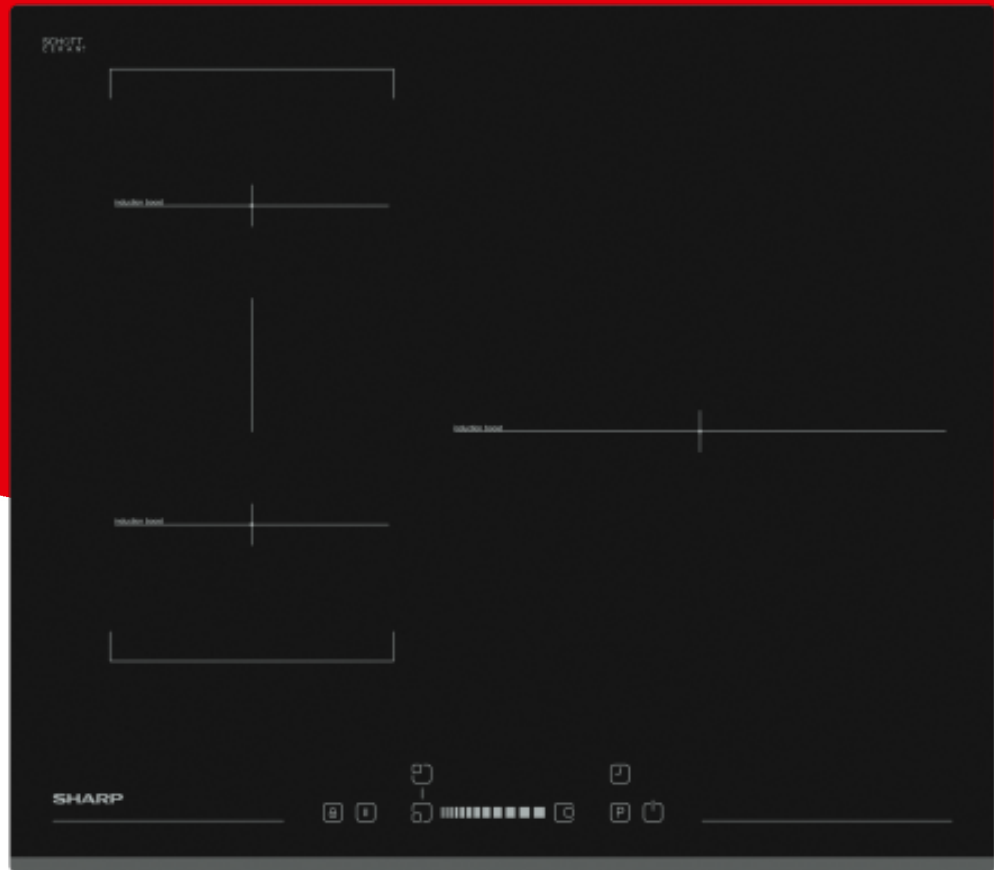

Hobs

KH-6I34BS00-ES

HighLigths

- Induction hob - 60 cm
- 3 zones
- Front bevel
- 2x16cm, 1x29cm + CookBridge
- 3 Boosters (max. 3600 W)
- SliderTouch Control, 3 Timers
- AutoHeatControl
- Hot Surface Indicator
- Key Lock
- Stop&Go
- Key Lock

SHARP
Be Original.

Keep your children safe from accidentally using the microwave with the easy to set up Child Lock.

The ultimate in versatility, CookBridge provides flexibility for pans of all shapes and sizes. By simply combining two induction zones you can create an extra large zone for big pots and pans.

Mais recursos

SHARP
Be Original.

Características chave

Colour	Black
Construction type	Built-in
Width (cm)	60
Flexible zone	1 x Bridge Zone
Control location	Front
Frame	-
Bevel	Front Bevel
Zone dimensions (mm) / Power (W) (Boost W)	*1 x 16 cm / 1400 W (Boost 1800 W) 1 x 16 cm / 1400 W (Boost 1800 W) 1 x 29 cm / 2800 W (Boost 3500 W)
Total power (kW)	7,2
Power levels (Nbr)	9

Outras características

Control Type	SliderTouch
--------------	-------------

Dimensões e pesos

Dimensões de Brutto L x A x P (cm)	62.6 x 14.2 x 58.1
Peso líquido (kg)	8,99
Dimensões do fogão L x A x P (cm)	59 x 5.6 x 52
Dimensões de corte (L x A x P) (mm)	56 x 49