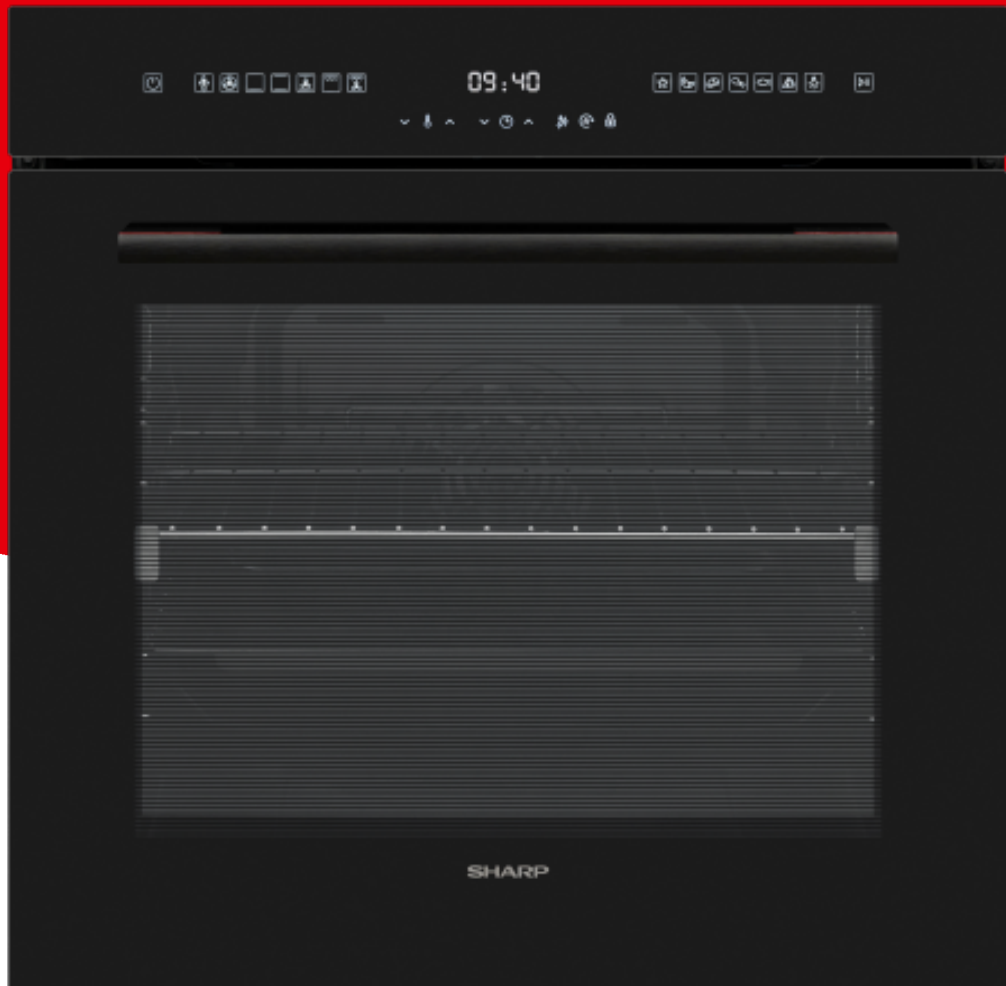

Ovens

K-71L66BNH-ES

HighLighths

- Pyrolytic & Multifunction Oven - 78lt, Black
- Electronic Control - Slim LED Touch
- 8 Functions
- Wire Racks + Standard Telescopic Rails
- 4 Glass Door + Door Lock
- Pyrolytic Cleaning
- PowerBoost
- SoftClosingDoor + DoorSwitch
- Removable Inner Glass
- 2 trays (1 shallow, 1 deep)
- Energy class: A

SHARP
Be Original.

Our Pyrolytic ovens mean no more scrubbing, keeping your oven sparklingly clean. Self-cleaning process is set at 480°C that turns all residue to ash which can be easily removable from the oven.

Enables you to take heavy trays out safely and effortlessly from the hot oven.

The oven door closes by itself gently and quietly thanks to a special hinge

Getting your food off to a flying start. It reduces the preheating duration by 50%, helping you to save time and energy.

Reactive lighting so you are not using unnecessary energy. Lighting will switch off when the door is closed and inactive.

Mais recursos

SHARP
Be Original.

Características chave

Colour	Black
Modes d'image	2 years parts and labour
Construction type	Built-in
Energy efficiency class	A
Control type	Touch
Colour LCD	-
Oven Opening	Drop Down
Door type (number of glass doors)	Quaternary
Rack type	Wire rack
Number of shelf levels	9
Handle	Black Margo Handle
Timer Type	Slim LED Touch
Air Curtain	Não
Power Rating	3100