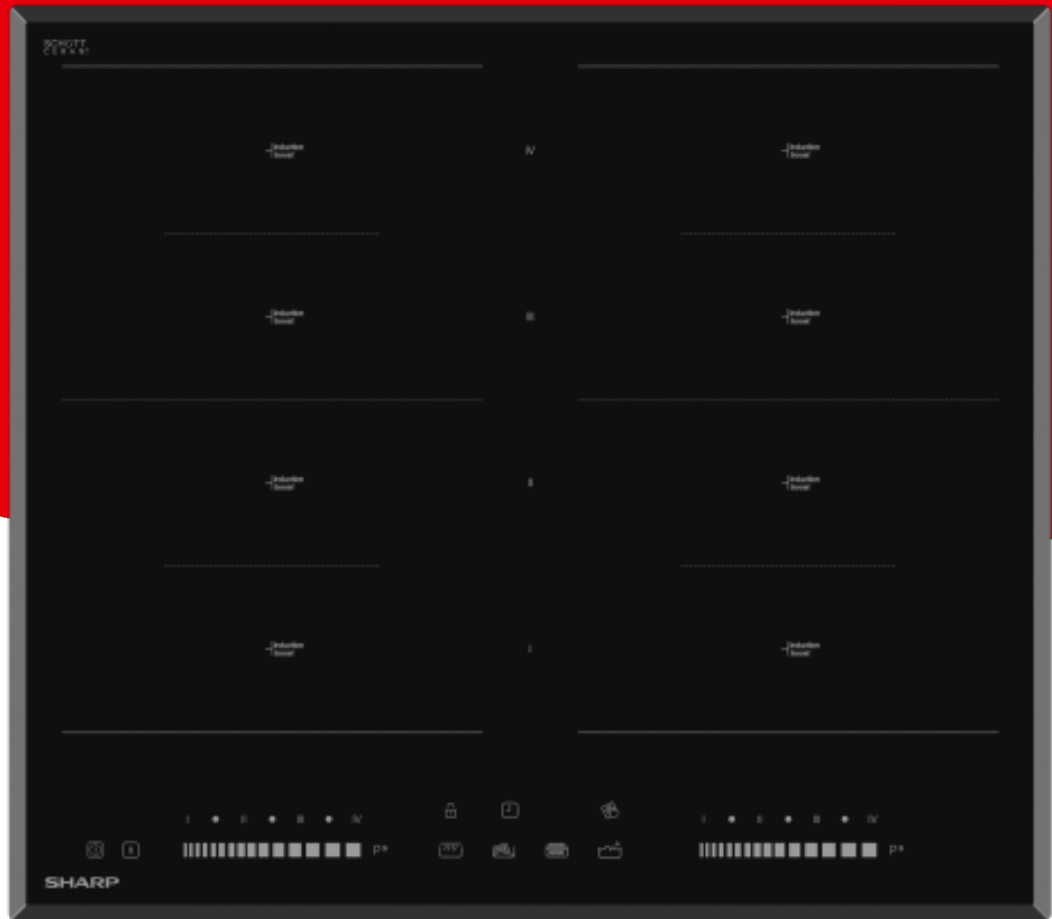

Hobs

KH-6I46CS00-ES

Highlights

- Induction hob - 60cm
- 8 zones
- 4-side bevel
- 8x 24cmx10cm
- 8 Boosters (max.1200W)
- Multislider Control, 8 Timers
- AutoHeatControl
- Hot Surface Indicator
- Key Lock
- Stop&Go
- Key Lock

Máis
características

SHARP
Be Original.

Key Features

Colour	Black
Construction type	Built-in
Width (cm)	60
Flexible zone	2 x Vertical Full Flex
Control location	Front
Frame	-
Bevel	4 Side Bevel
Zone dimensions (mm) / Power (W) (Boost W)	"4x 24x10 cm / 900W (Boost 1200 W) 4x 24x10 cm / 900W (Boost 1200 W)"
Total power (kW)	7,2
Power levels (Nbr)	9 level + Boost