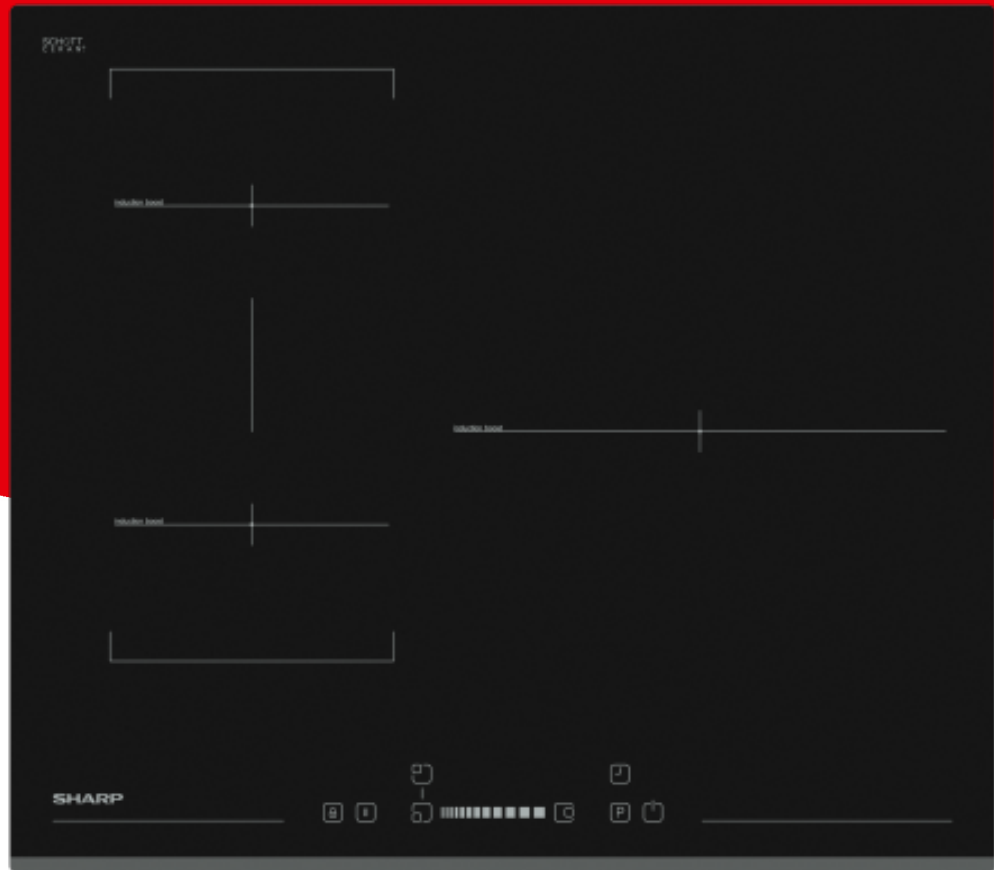

## Highlights

- Induction hob - 60 cm
- 3 zones
- Front bevel
- 2x16cm, 1x29cm + CookBridge
- 3 Boosters (max. 3600 W)
- SliderTouch Control, 3 Timers
- AutoHeatControl
- Hot Surface Indicator
- Key Lock
- Stop&Go
- Key Lock