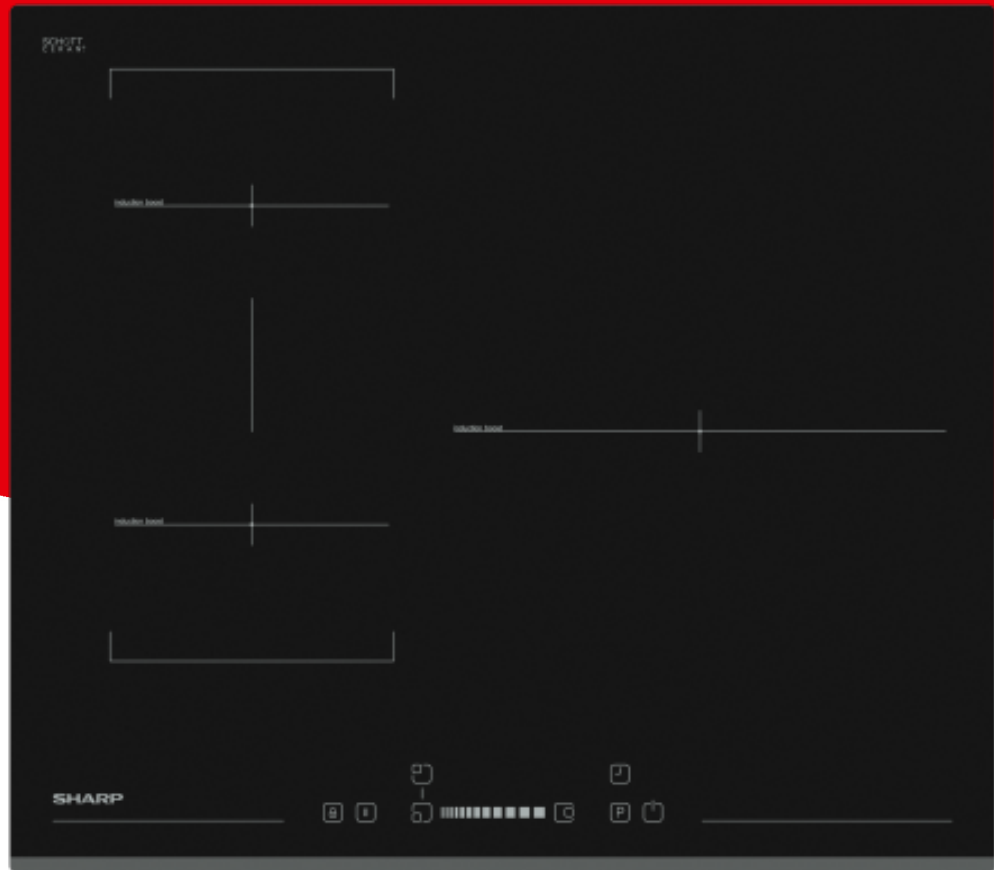

Hobs

KH-6I34BS00-ES

Highligths

- Induction hob - 60 cm
- 3 zones
- Front bevel
- 2x16cm, 1x29cm + CookBridge
- 3 Boosters (max. 3600 W)
- SliderTouch Control, 3 Timers
- AutoHeatControl
- Hot Surface Indicator
- Key Lock
- Stop&Go
- Key Lock

SHARP
Be Original.

Keep your children safe from accidentally using the microwave with the easy to set up Child Lock.

The ultimate in versatility, CookBridge provides flexibility for pans of all shapes and sizes. By simply combining two induction zones you can create an extra large zone for big pots and pans.

Més
característiques

SHARP
Be Original.

Key Features

Colour	Black
Construction type	Built-in
Width (cm)	60
Flexible zone	1 x Bridge Zone
Control location	Front
Frame	-
Bevel	Front Bevel
Zone dimensions (mm) / Power (W) (Boost W)	*1 x 16 cm / 1400 W (Boost 1800 W) 1 x 16 cm / 1400 W (Boost 1800 W) 1 x 29 cm / 2800 W (Boost 3500 W)
Total power (kW)	7,2
Power levels (Nbr)	9

Other features

Control Type	SliderTouch
--------------	-------------

Dimensions and Weight

Brutto dimensions W x H x D (cm)	62.6 x 14.2 x 58.1
Net Weight (kg)	8,99
Hob dimensions W x H x D (cm)	59 x 5.6 x 52
Cut-out dimensions (W x H x D) (mm)	56 x 49