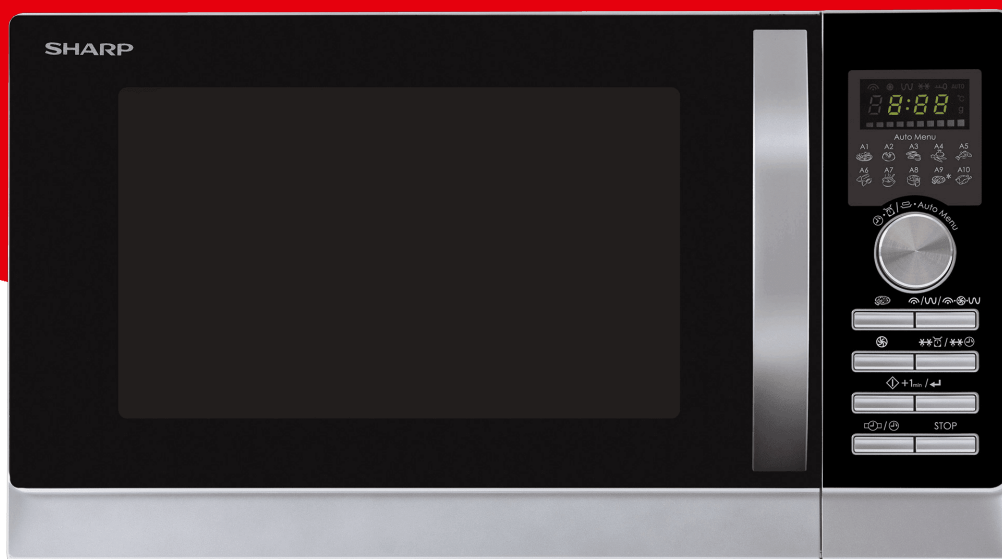

Home cooking

R843INW

Hlavní body

- Advanced microwave oven, perfect for cooking with double grill and microwave-resistant metal plate, allows to achieve outstanding taste of any food. Easy to use rotary program selector.
- Convection oven & dual grill for versatile cooking & baking
- 25 liters capacity
- Easy to read LED display
- Sensor knob control
- 900 W microwave
- Double Grill 500-1100 W - Convection 2500 W
- 5 power levels
- + 1min key
- Large 30cm turntable accommodates larger plates
- 10 automatic programs to simplify cooking
- Automatic start with one touch
- Combination large-capacity microwave oven (3-in-1)
- Powerful 900W microwave for fast cooking results

SHARP
Be Original.