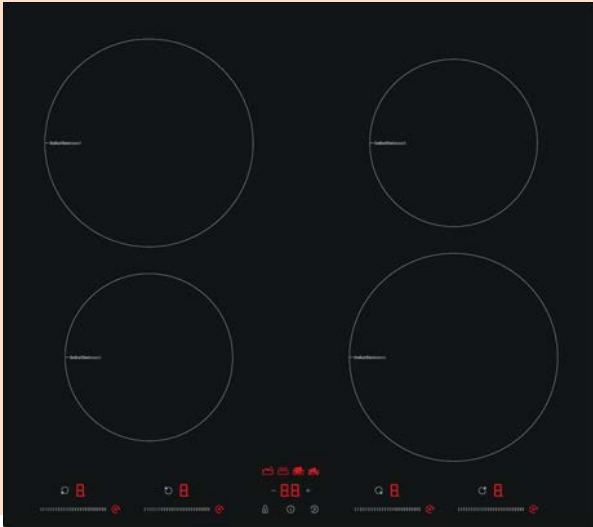

60cm Induction Hob

Key Features

- 60 cm induction hob platforms
- 2x160 mm, 2x210 mm cooking zones
- Toggle touch control for each zone,
- AutoHeatControl is optional
- Power management feature:
 - 13/15/16/32 A
 - Sharp special line serigraphy
 - Chinese glass is available

Multislider Control Type

60cm Induction Hob

Key Features

- 60 cm induction hob platforms
- 2x160 mm, 2x210 mm cooking zones,
- Slider touch control for each zone,
- AutoHeatControl is optional
- Sharp special line serigraphy
- Chinese glass is available