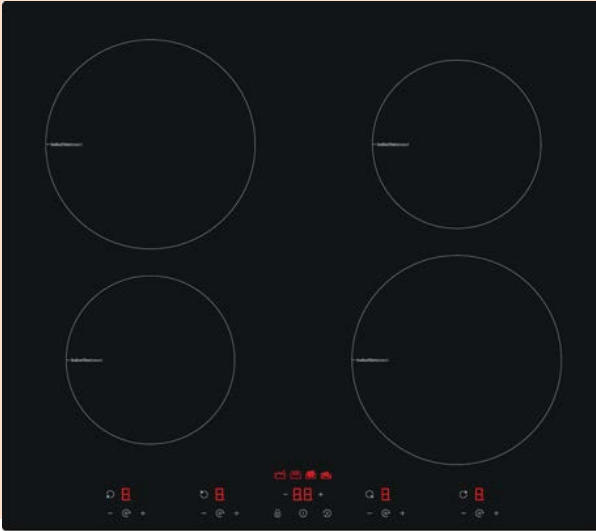

3xZone

Small to medium size variation, our 3xZone allows true flexibility when it comes to selecting the perfect size for your pans.

Hybrid Induction Hobs

60cm & 78cm

HOB SPECIFICATIONS

Width	60cm & 78cm
Hob Type	Induction
Control Panel Type	Slider Touch control
Number of Zones	1 Flex Zone + 2 independent zones – 6 zones
Hob Configuration	6I-50: 1 x Flex Zone 900W/1200W 1 x 160mm 1400/1800W 1 x 210mm 2100/2500W
Color	Black Glass

AESTHETICAL FEATURES

Bevel	-
Frame	-

ADDITIONAL FEATURES & ACCESSORIES

Slider touch control with Timer
InductionBoost
Key Lock & Stop&Go
AutoHeat Control
Chinese glass is available

Multitoggle Control Type

60cm Induction Hob

Key Features

- 60 cm induction hob platforms
- 2x160 mm, 2x210 mm cooking zones
- Toggle touch control for each zone,
- AutoHeatControl is optional
- Power management feature:
 - 13/15/16/32 A
 - Sharp special line serigraphy
 - Chinese glass is available