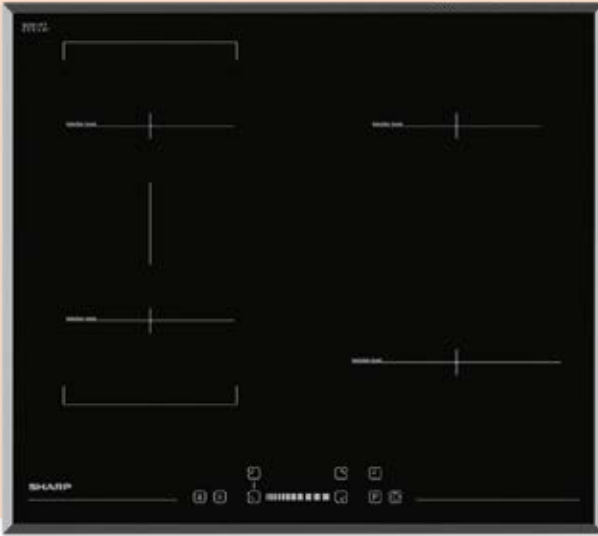

KH-6I27CS00 / KH-6I27NS0I

HOB SPECIFICATIONS

Width 60cm

Hob Type Induction

Control Panel Type Slider Touch control

Number of Zones 4 zones

Hob Configuration 4I-35:
3 x 160mm 1400W/1800W
1 x 210mm 2100W/2500W

Color Black Glass

AESTHETICAL FEATURES

Bevel 4-side bevel for European Glass / No bevel for Chinese Glass

Frame -

ADDITIONAL FEATURES & ACCESSORIES

Slider touch control with Timer

Single CookBridge

InductionBoost

Key Lock & Stop&Go

AutoHeat Control

Both European & Chinese glass are available

Spatula