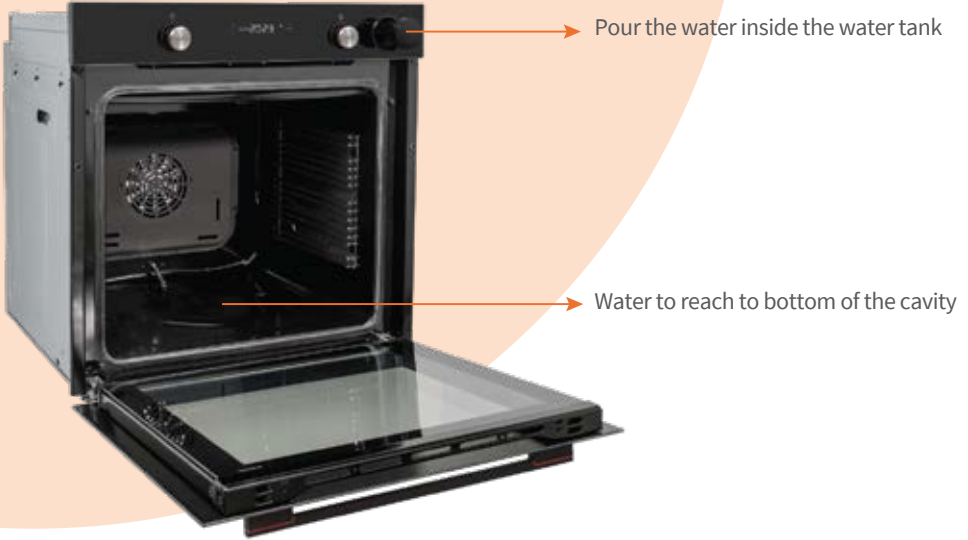

Premium Technology

AquaBoost Oven

Pour the water into the chamber

Key Features

- Available in 75lt. standard single built-in oven platform
- Can be activated with the poured water into the form on the oven cavity base.
- Pyrolytic enamel coating inside the cavity
- Several different cooking functions are available with steam icon

Select any function with Steam Icon

Premium Technology

AquaBoost + Oven

Key Features

- Available in 75lt. standard single built-in oven platform
- Water tank can hold up to 300 ml of water.
- Can be activated with any cooking function by just pressing to the touch steam icon on the control panel.
- Pyrolytic enamel coating inside the cavity
- Control the timing and amount of water flowed to the form on the cavity base