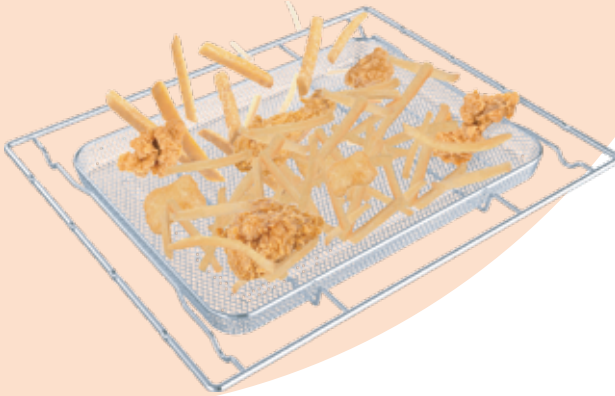

Premium Technology

Pizza Gourmet

Key Features

- Available with 75lt. Standard and Pyrolytic BI ovens
- Preheating duration is more or less 30 minutes
- Pizza is ready at the end of 3 minutes @320°C, recommended function for standard oven «Alt+Fan+Ring», for pyrolytic oven «Top+Bottom+Fan»
- Baking pizza gets easier with the help of the pizza stone and shovel

Sharp AirFry

Key Features

- Available for all built-in oven platforms, FS 60x60, FS 90x60, DO 60x60 platforms
- AirFry tray makes healthier air frying of potato, chicken, chestnut, meat and vegetable.
- Made of stainless steel
- Dishwasher safe