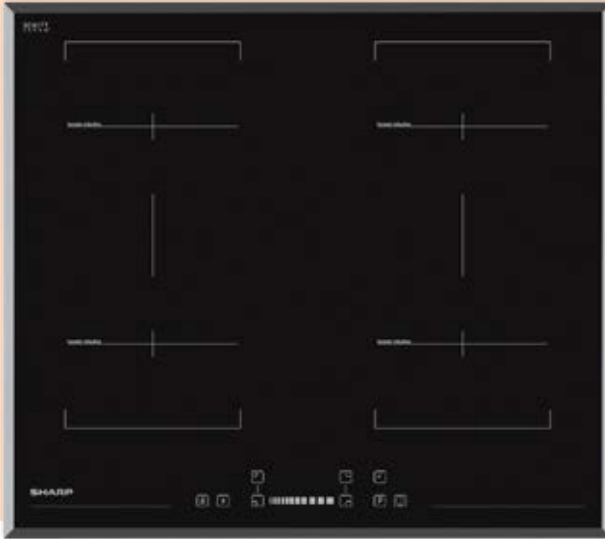

KH-6I38CS00 / KH-6I38NS0I

HOB SPECIFICATIONS

Width	60cm
Hob Type	Induction
Control Panel Type	Slider Touch control
Number of Zones	4 zones
Hob Configuration	4I-38: 4 x 160mm 1400W/1800W
Color	Black Glass

AESTHETICAL FEATURES

Bevel	4-side bevel for European Glass / No bevel for Chinese Glass
Frame	-

ADDITIONAL FEATURES & ACCESSORIES

- Slider touch control with Timer
- Single CookBridge
- InductionBoost
- Key Lock & Stop&Go
- AutoHeat Control
- Both European & Chinese glass are available
- Spatula