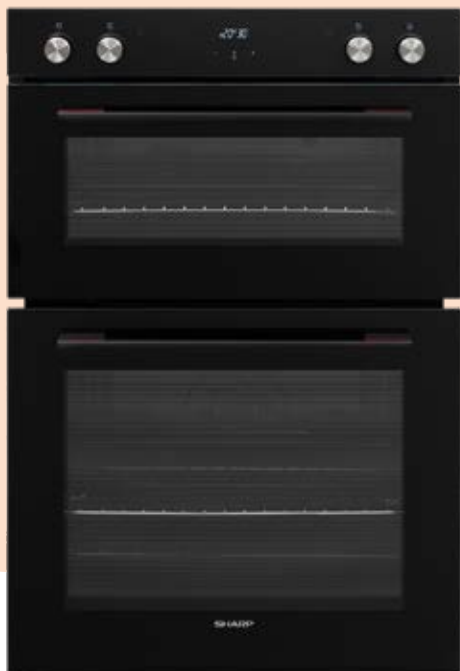

AESTHETICAL FEATURES

Handle	Black Margo
Knob	Apex

ADDITIONAL FEATURES & ACCESSORIES

Features	SoftClose, Remove&Wash, VapClean, Roast Pro Turnspit
Trays	1 chromed wire grid, 1 shallow tray, 1 deep tray, 1 small tray
Telescopic Rail	1 single full extension telescopic rail

DOUBLE OVEN LINE-UP

K-90D06BM1

OVEN SPECIFICATIONS

Oven Type	Main Oven: Fan Assisted / Top Oven: Static
Cavity Volume	Main Oven: 74lt. / Top Oven: 37lt.
Control Panel Type	Black Glass
Energy Class	A
Cleaning Type	ETC (Easy to Clean) Enamel
Oven Controller	Touch Timer
Oven Functions	Main Oven ID.5 – 3 functions: Defrost / Top + Bottom / Top + Bottom + Fan Top Oven ID.5 – 6 functions: OvenLight / Top + Bottom / Bottom / Top / Grill / Double Grill
Cavity Type / Rack Type	ETC Enamel – Gray & 1P Catalytic / Main Oven: Wire Rack